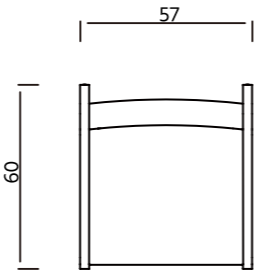

Colors & Materials

Dimensions

SIDE TABLE
 WIDTH **40 CM**
 DEPTH **40 CM**
 HEIGHT **41 CM**

SIDE TABLE
 WIDTH **50 CM**
 DEPTH **50 CM**
 HEIGHT **51 CM**

ACCENT TABLE
 WIDTH **70 CM**
 DEPTH **35 CM**
 HEIGHT **49 CM**

Dimensions

CENTRAL TABLE
WIDTH 80 CM
DEPTH 80 CM
HEIGHT 33 CM

COFFEE TABLE
WIDTH 120 CM
DEPTH 120 CM
HEIGHT 28 CM

MACAN COLLECTION

DINNING TABLE & CHAIR

Macan, the CB Design Lab of the outdoor dining serie, has also derived from this metaphor to extend the theme of the joy of flexibility. The pure and essential, almost archaic forms of the collection reflect a reverse era of pomp and pure aestheticism. The MACAN collection brings design back to its pure meaning, offering sustainability, comfort, and visual pleasure.

Colors & Materials

Dimensions

METAL DINNING CHAIR WITH ARMREST
 WIDTH **57 CM**
 DEPTH **60 CM**
 HEIGHT **83 CM**
 SEAT HEIGHT **48 CM**

METAL DINNING CHAIR WITHOUT ARMREST
 WIDTH **57 CM**
 DEPTH **60 CM**
 HEIGHT **83 CM**
 SEAT HEIGHT **48 CM**

Dimensions

METAL DINNING CHAIR WITH ARMREST
 WIDTH **57 CM**
 DEPTH **60 CM**
 HEIGHT **83 CM**
 SEAT HEIGHT **48 CM**

METAL DINNING CHAIR WITHOUT ARMREST
 WIDTH **57 CM**
 DEPTH **60 CM**
 HEIGHT **83 CM**
 SEAT HEIGHT **48 CM**