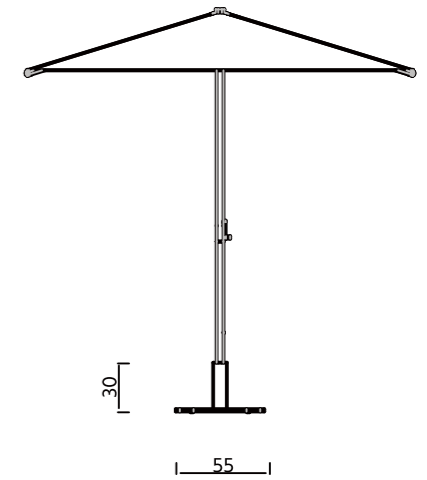

Dimensions

SOFA: CHAISE LOUNGE
WIDTH 190 CM
DEPTH 100 CM
SEAT HEIGHT 41 CM

CANTILEVER UMBRELLA

The Cantilever structure uses a universal spring pin lock, and the quick-release mechanism simplifies the installation process, making the maintenance and replacement of the canopy and parts quick and easy. This further extends the product's lifespan. The quick-release mechanism also allows users to quickly change the canopy according to their preferences and scenarios throughout the product's lifecycle. Pressing the pedal on the base effortlessly rotates the umbrella to adjust to changes and shifts in sunlight.

Colors & Materials

Dimensions

CENTRAL POLE UMBRELLA
 WIDTH **240 CM**
 LENGTH **240 CM**
 HEIGHT **250 CM**
 HEIGHT UNDER SHED **210 CM**

BASE
 WIDTH **55 CM**
 LENGTH **55 CM**
 HEIGHT **30 CM**

PANIER

The lighting fixture innovatively uses woven ropes and fabrics, adding rich textures to the product. The replaceable fabrics offer users personalized options. The woven ropes can also be used to hang the light, effortlessly creating a comfortable and relaxed atmosphere.

Colors & Materials

-  Potters' Clay
-  HUTSMALL
-  TONOSMALL
-  Flex-tex

Dimensions

ROCKING CHAIR
WIDTH **62 CM**
DEPTH **87 CM**
SEAT HEIGHT **45 CM**

COFFEE TABLE

The coffee table seria comes in five different sizes. The various heights and dimensions can flexibly adapt to a wide range of scenarios. The metal frame support structure of the coffee table can be enclosed with metal mesh or combined with woven straps, greatly satisfying personalized needs.

Colors & Materials

Dimensions

SIDE TABLE
 WIDTH **40 CM**
 DEPTH **40 CM**
 HEIGHT **41 CM**

SIDE TABLE
 WIDTH **50 CM**
 DEPTH **50 CM**
 HEIGHT **51 CM**

ACCENT TABLE
 WIDTH **70 CM**
 DEPTH **35 CM**
 HEIGHT **49 CM**