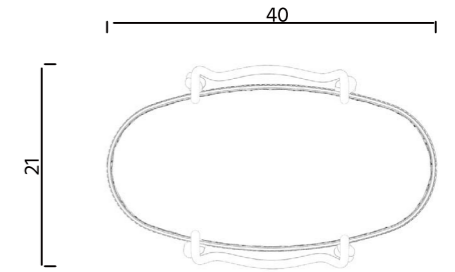

Colors & Materials

Whisper Pink

Mezzo Feather

Peach

Dimensions

CANTILEVER UMBRELLA
 WIDTH **360 CM**
 LENGTH **290 CM**
 HEIGHT **270 CM**

BASE
 WIDTH **90 CM**
 LENGTH **90 CM**
 HEIGHT **16 CM**

CENTRAL POLE UMBRELLA

Colors & Materials

Dimensions

CENTRAL POLE UMBRELLA
 WIDTH **240 CM**
 LENGTH **240 CM**
 HEIGHT **250 CM**
 HEIGHT UNDER SHED **210 CM**

BASE
 WIDTH **55 CM**
 LENGTH **55 CM**
 HEIGHT **30 CM**

PANIER

The lighting fixture innovatively uses woven ropes and fabrics, adding rich textures to the product. The replaceable fabrics offer users personalized options. The woven ropes can also be used to hang the light, effortlessly creating a comfortable and relaxed atmosphere.

Colors & Materials

Cuoio

Terra

Dimensions

PANIER LARGE
 WIDTH 21 CM
 LENGTH 40 CM
 HEIGHT 51 CM

PANIER SMALL
 WIDTH 17 CM
 LENGTH 32 CM
 HEIGHT 32 CM

ROCKING CHAIR

The rocking chair shares the same design language of Beam sofa, the cushion and flexible texture of the chair offer users a exceptional level of comfort during their outdoor leisure time.

Colors & Materials

-  Potters' Clay
-  HUTSMALL
-  TONOSMALL
-  Flex-tex

Dimensions

ROCKING CHAIR
WIDTH **62 CM**
DEPTH **87 CM**
SEAT HEIGHT **45 CM**

COFFEE TABLE

The coffee table seria comes in five different sizes. The various heights and dimensions can flexibly adapt to a wide range of scenarios. The metal frame support structure of the coffee table can be enclosed with metal mesh or combined with woven straps, greatly satisfying personalized needs.