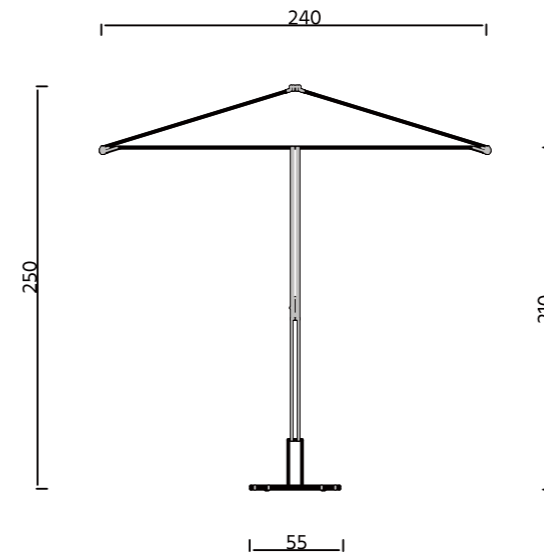

Colors & Materials

Whisper Pink

Mezzo Feather

Peach

Dimensions

CANTILEVER UMBRELLA
 WIDTH **360 CM**
 LENGTH **290 CM**
 HEIGHT **270 CM**

BASE
 WIDTH **90 CM**
 LENGTH **90 CM**
 HEIGHT **16 CM**

CENTRAL POLE UMBRELLA

Colors & Materials

Dimensions

CENTRAL POLE UMBRELLA
 WIDTH **240 CM**
 LENGTH **240 CM**
 HEIGHT **250 CM**
 HEIGHT UNDER SHED **210 CM**

BASE
 WIDTH **55 CM**
 LENGTH **55 CM**
 HEIGHT **30 CM**

PANIER

The lighting fixture innovatively uses woven ropes and fabrics, adding rich textures to the product. The replaceable fabrics offer users personalized options. The woven ropes can also be used to hang the light, effortlessly creating a comfortable and relaxed atmosphere.

Colors & Materials

-  Potters' Clay
-  HUTSMALL
-  TONOSMALL
-  Flex-tex

Dimensions

ROCKING CHAIR
WIDTH **62 CM**
DEPTH **87 CM**
SEAT HEIGHT **45 CM**

COFFEE TABLE

The coffee table seria comes in five different sizes. The various heights and dimensions can flexibly adapt to a wide range of scenarios. The metal frame support structure of the coffee table can be enclosed with metal mesh or combined with woven straps, greatly satisfying personalized needs.

Colors & Materials

Dimensions

SIDE TABLE
 WIDTH **40 CM**
 DEPTH **40 CM**
 HEIGHT **41 CM**

SIDE TABLE
 WIDTH **50 CM**
 DEPTH **50 CM**
 HEIGHT **51 CM**

ACCENT TABLE
 WIDTH **70 CM**
 DEPTH **35 CM**
 HEIGHT **49 CM**