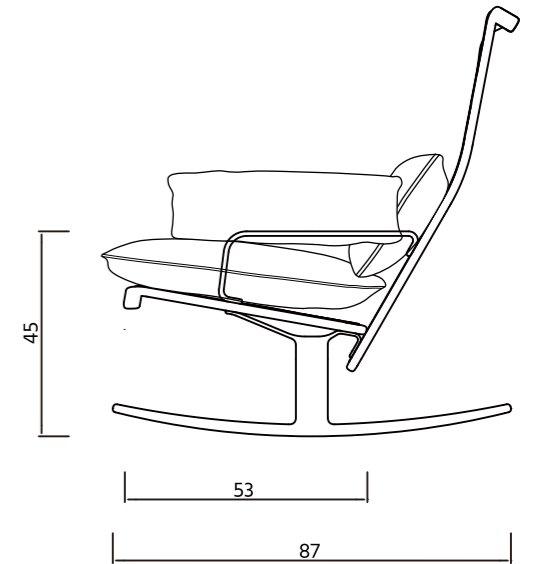

Colors & Materials

Cuoio

Terra

Dimensions

PANIER LARGE
 WIDTH 21 CM
 LENGTH 40 CM
 HEIGHT 51 CM

PANIER SMALL
 WIDTH 17 CM
 LENGTH 32 CM
 HEIGHT 32 CM

ROCKING CHAIR

The rocking chair shares the same design language of Beam sofa, the cushion and flexible texture of the chair offer users a exceptional level of comfort during their outdoor leisure time.

Colors & Materials

-  Potters' Clay
-  HUTSMALL
-  TONOSMALL
-  Flex-tex

Dimensions

ROCKING CHAIR
WIDTH **62 CM**
DEPTH **87 CM**
SEAT HEIGHT **45 CM**

COFFEE TABLE

The coffee table seria comes in five different sizes. The various heights and dimensions can flexibly adapt to a wide range of scenarios. The metal frame support structure of the coffee table can be enclosed with metal mesh or combined with woven straps, greatly satisfying personalized needs.

Colors & Materials

Dimensions

SIDE TABLE
 WIDTH **40 CM**
 DEPTH **40 CM**
 HEIGHT **41 CM**

SIDE TABLE
 WIDTH **50 CM**
 DEPTH **50 CM**
 HEIGHT **51 CM**

ACCENT TABLE
 WIDTH **70 CM**
 DEPTH **35 CM**
 HEIGHT **49 CM**

Dimensions

CENTRAL TABLE
WIDTH 80 CM
DEPTH 80 CM
HEIGHT 33 CM

COFFEE TABLE
WIDTH 120 CM
DEPTH 120 CM
HEIGHT 28 CM

MACAN COLLECTION

DINNING TABLE & CHAIR

Macan, the CB Design Lab of the outdoor dining serie, has also derived from this metaphor to extend the theme of the joy of flexibility. The pure and essential, almost archaic forms of the collection reflect a reverse era of pomp and pure aestheticism. The MACAN collection brings design back to its pure meaning, offering sustainability, comfort, and visual pleasure.