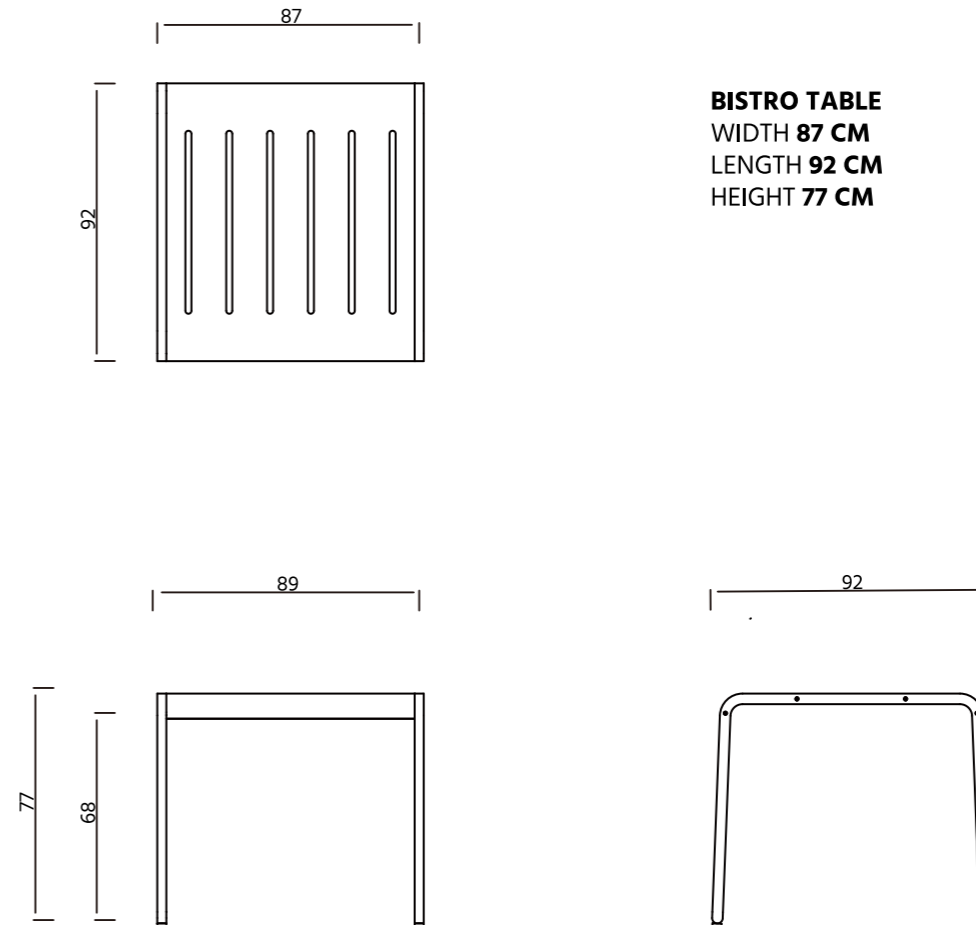

Colors & Materials

Dimensions

SIDE TABLE
 WIDTH **40 CM**
 DEPTH **40 CM**
 HEIGHT **41 CM**

SIDE TABLE
 WIDTH **50 CM**
 DEPTH **50 CM**
 HEIGHT **51 CM**

ACCENT TABLE
 WIDTH **70 CM**
 DEPTH **35 CM**
 HEIGHT **49 CM**

Colors & Materials

Dimensions

METAL DINNING CHAIR WITH ARMREST
 WIDTH **57 CM**
 DEPTH **60 CM**
 HEIGHT **83 CM**
 SEAT HEIGHT **48 CM**

METAL DINNING CHAIR WITHOUT ARMREST
 WIDTH **57 CM**
 DEPTH **60 CM**
 HEIGHT **83 CM**
 SEAT HEIGHT **48 CM**

Dimensions

METAL DINNING CHAIR WITH ARMREST
 WIDTH **57 CM**
 DEPTH **60 CM**
 HEIGHT **83 CM**
 SEAT HEIGHT **48 CM**

METAL DINNING CHAIR WITHOUT ARMREST
 WIDTH **57 CM**
 DEPTH **60 CM**
 HEIGHT **83 CM**
 SEAT HEIGHT **48 CM**

Dimensions

BISTRO TABLE
WIDTH **87 CM**
LENGTH **92 CM**
HEIGHT **77 CM**

Dimensions

DINING TABLE
WIDTH **93 CM**
LENGTH **180 CM**
HEIGHT **76 CM**

SYDE LAMPS

The SYDE outdoor lamp collection combines the elegance of oriental design with contemporary practicality. Inspired by traditional oriental lanterns, SYDE lamps feature fluid shapes and sinuous lines that evoke a sense of calm and harmony.