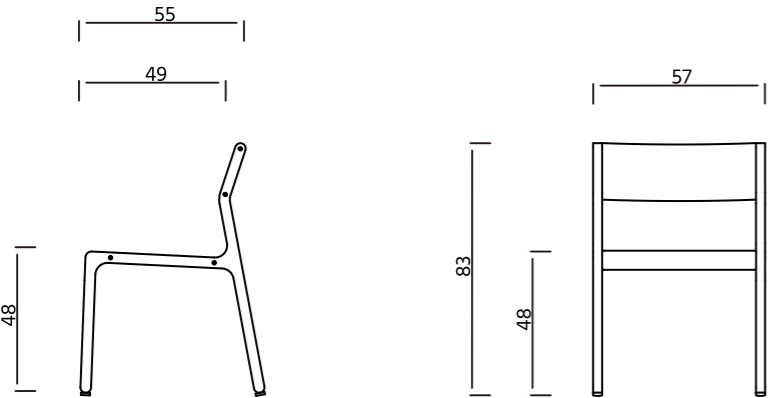

Dimensions

CENTRAL TABLE
WIDTH 80 CM
DEPTH 80 CM
HEIGHT 33 CM

COFFEE TABLE
WIDTH 120 CM
DEPTH 120 CM
HEIGHT 28 CM

MACAN COLLECTION

DINNING TABLE & CHAIR

Macan, the CB Design Lab of the outdoor dining serie, has also derived from this metaphor to extend the theme of the joy of flexibility. The pure and essential, almost archaic forms of the collection reflect a reverse era of pomp and pure aestheticism. The MACAN collection brings design back to its pure meaning, offering sustainability, comfort, and visual pleasure.

Colors & Materials

Dimensions

METAL DINNING CHAIR WITH ARMREST
 WIDTH **57 CM**
 DEPTH **60 CM**
 HEIGHT **83 CM**
 SEAT HEIGHT **48 CM**

METAL DINNING CHAIR WITHOUT ARMREST
 WIDTH **57 CM**
 DEPTH **60 CM**
 HEIGHT **83 CM**
 SEAT HEIGHT **48 CM**

Dimensions

METAL DINNING CHAIR WITH ARMREST
 WIDTH **57 CM**
 DEPTH **60 CM**
 HEIGHT **83 CM**
 SEAT HEIGHT **48 CM**

METAL DINNING CHAIR WITHOUT ARMREST
 WIDTH **57 CM**
 DEPTH **60 CM**
 HEIGHT **83 CM**
 SEAT HEIGHT **48 CM**

Dimensions

BISTRO TABLE
WIDTH **87 CM**
LENGTH **92 CM**
HEIGHT **77 CM**

Dimensions

DINING TABLE
WIDTH **93 CM**
LENGTH **180 CM**
HEIGHT **76 CM**

SYDE LAMPS

The SYDE outdoor lamp collection combines the elegance of oriental design with contemporary practicality. Inspired by traditional oriental lanterns, SYDE lamps feature fluid shapes and sinuous lines that evoke a sense of calm and harmony.