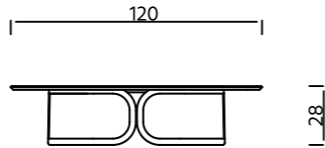

Colors & Materials

-  Potters' Clay
-  HUTSMALL
-  TONOSMALL
-  Flex-tex

Dimensions

ROCKING CHAIR
WIDTH **62 CM**
DEPTH **87 CM**
SEAT HEIGHT **45 CM**

COFFEE TABLE

The coffee table seria comes in five different sizes. The various heights and dimensions can flexibly adapt to a wide range of scenarios. The metal frame support structure of the coffee table can be enclosed with metal mesh or combined with woven straps, greatly satisfying personalized needs.

Colors & Materials

Dimensions

SIDE TABLE
 WIDTH **40 CM**
 DEPTH **40 CM**
 HEIGHT **41 CM**

SIDE TABLE
 WIDTH **50 CM**
 DEPTH **50 CM**
 HEIGHT **51 CM**

ACCENT TABLE
 WIDTH **70 CM**
 DEPTH **35 CM**
 HEIGHT **49 CM**

Dimensions

CENTRAL TABLE
WIDTH 80 CM
DEPTH 80 CM
HEIGHT 33 CM

COFFEE TABLE
WIDTH 120 CM
DEPTH 120 CM
HEIGHT 28 CM

MACAN COLLECTION

DINNING TABLE & CHAIR

Macan, the CB Design Lab of the outdoor dining serie, has also derived from this metaphor to extend the theme of the joy of flexibility. The pure and essential, almost archaic forms of the collection reflect a reverse era of pomp and pure aestheticism. The MACAN collection brings design back to its pure meaning, offering sustainability, comfort, and visual pleasure.