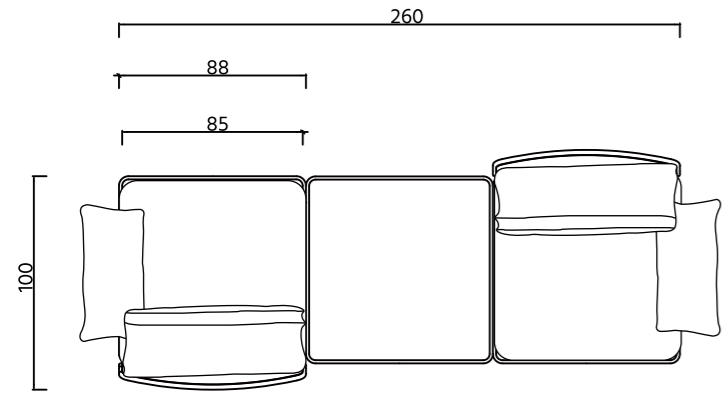

Colors & Materials

Potters' Clay HUTSMALL TONOSMALL Flex-tex HEAT MESH

Dimensions

SOFA
 WIDTH **180 CM**
 DEPTH **100 CM**
 HEIGHT **21 CM**
 SEAT HEIGHT **41 CM**
 SEAT DEPTH **88 CM**

Dimensions

SOFA: 3-SEAT SET
WIDTH 260 CM
DEPTH 100 CM
SEAT HEIGHT 41 CM

Dimensions

SOFA: CHAISE LOUNGE
WIDTH 190 CM
DEPTH 100 CM
SEAT HEIGHT 41 CM

CANTILEVER UMBRELLA

The Cantilever structure uses a universal spring pin lock, and the quick-release mechanism simplifies the installation process, making the maintenance and replacement of the canopy and parts quick and easy. This further extends the product's lifespan. The quick-release mechanism also allows users to quickly change the canopy according to their preferences and scenarios throughout the product's lifecycle. Pressing the pedal on the base effortlessly rotates the umbrella to adjust to changes and shifts in sunlight.

Colors & Materials

Whisper Pink

Mezzo Feather

Peach

Dimensions

CANTILEVER UMBRELLA
 WIDTH **360 CM**
 LENGTH **290 CM**
 HEIGHT **270 CM**

BASE
 WIDTH **90 CM**
 LENGTH **90 CM**
 HEIGHT **16 CM**

CENTRAL POLE UMBRELLA

Colors & Materials

Dimensions

SIDE TABLE
 WIDTH **40 CM**
 DEPTH **40 CM**
 HEIGHT **41 CM**

SIDE TABLE
 WIDTH **50 CM**
 DEPTH **50 CM**
 HEIGHT **51 CM**

ACCENT TABLE
 WIDTH **70 CM**
 DEPTH **35 CM**
 HEIGHT **49 CM**