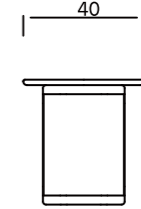

Colors & Materials

-  Potters' Clay
-  HUTSMALL
-  TONOSMALL
-  Flex-tex

Dimensions

ROCKING CHAIR
WIDTH **62 CM**
DEPTH **87 CM**
SEAT HEIGHT **45 CM**

COFFEE TABLE

The coffee table seria comes in five different sizes. The various heights and dimensions can flexibly adapt to a wide range of scenarios. The metal frame support structure of the coffee table can be enclosed with metal mesh or combined with woven straps, greatly satisfying personalized needs.

Colors & Materials

Dimensions

SIDE TABLE
 WIDTH **40 CM**
 DEPTH **40 CM**
 HEIGHT **41 CM**

SIDE TABLE
 WIDTH **50 CM**
 DEPTH **50 CM**
 HEIGHT **51 CM**

ACCENT TABLE
 WIDTH **70 CM**
 DEPTH **35 CM**
 HEIGHT **49 CM**

Dimensions

CENTRAL TABLE
WIDTH 80 CM
DEPTH 80 CM
HEIGHT 33 CM

COFFEE TABLE
WIDTH 120 CM
DEPTH 120 CM
HEIGHT 28 CM

MACAN COLLECTION

DINNING TABLE & CHAIR

Macan, the CB Design Lab of the outdoor dining serie, has also derived from this metaphor to extend the theme of the joy of flexibility. The pure and essential, almost archaic forms of the collection reflect a reverse era of pomp and pure aestheticism. The MACAN collection brings design back to its pure meaning, offering sustainability, comfort, and visual pleasure.

Colors & Materials

Dimensions

METAL DINNING CHAIR WITH ARMREST
 WIDTH **57 CM**
 DEPTH **60 CM**
 HEIGHT **83 CM**
 SEAT HEIGHT **48 CM**

METAL DINNING CHAIR WITHOUT ARMREST
 WIDTH **57 CM**
 DEPTH **60 CM**
 HEIGHT **83 CM**
 SEAT HEIGHT **48 CM**