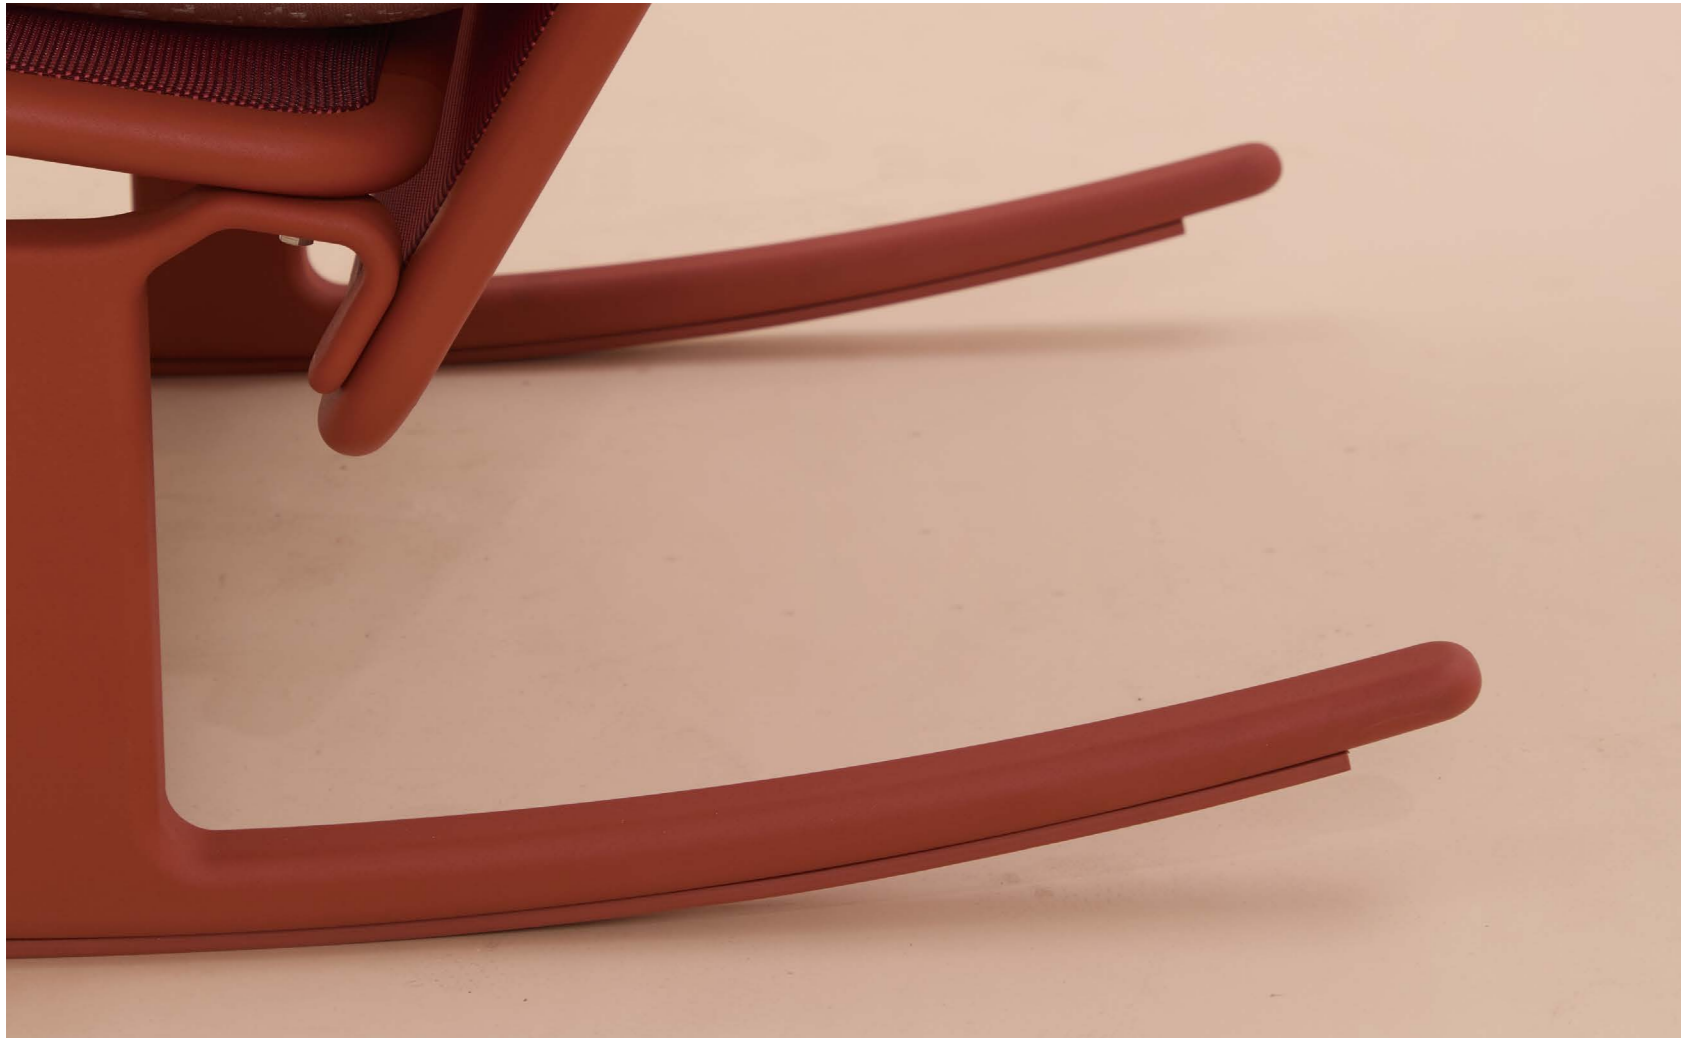

Colors & Materials

-  Potters' Clay
-  HUTSMALL
-  TONOSMALL
-  Flex-tex

Dimensions

ROCKING CHAIR
WIDTH **62 CM**
DEPTH **87 CM**
SEAT HEIGHT **45 CM**

COFFEE TABLE

The coffee table seria comes in five different sizes. The various heights and dimensions can flexibly adapt to a wide range of scenarios. The metal frame support structure of the coffee table can be enclosed with metal mesh or combined with woven straps, greatly satisfying personalized needs.