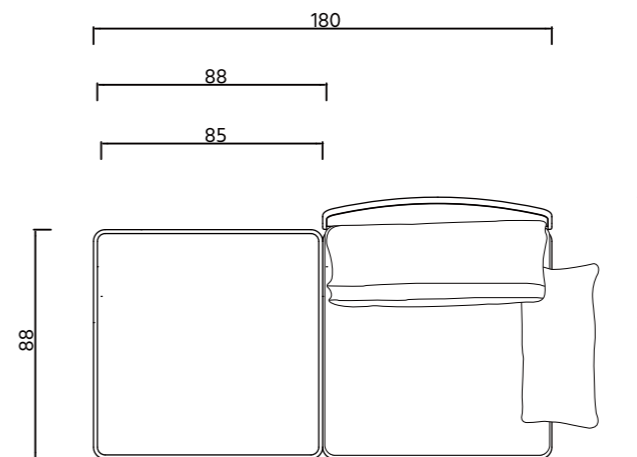

Colors & Materials

Potters' Clay HUTSMALL TONOSMALL Flex-tex HEAT MESH

Dimensions

SOFA
 WIDTH **180 CM**
 DEPTH **100 CM**
 HEIGHT **21 CM**
 SEAT HEIGHT **41 CM**
 SEAT DEPTH **88 CM**

Dimensions

SOFA: 3-SEAT SET
WIDTH 260 CM
DEPTH 100 CM
SEAT HEIGHT 41 CM

Dimensions

SOFA: CHAISE LOUNGE
WIDTH 190 CM
DEPTH 100 CM
SEAT HEIGHT 41 CM

CANTILEVER UMBRELLA

The Cantilever structure uses a universal spring pin lock, and the quick-release mechanism simplifies the installation process, making the maintenance and replacement of the canopy and parts quick and easy. This further extends the product's lifespan. The quick-release mechanism also allows users to quickly change the canopy according to their preferences and scenarios throughout the product's lifecycle. Pressing the pedal on the base effortlessly rotates the umbrella to adjust to changes and shifts in sunlight.

Colors & Materials

Whisper Pink

Mezzo Feather

Peach

Dimensions

CANTILEVER UMBRELLA
 WIDTH **360 CM**
 LENGTH **290 CM**
 HEIGHT **270 CM**

BASE
 WIDTH **90 CM**
 LENGTH **90 CM**
 HEIGHT **16 CM**

CENTRAL POLE UMBRELLA

Colors & Materials

Dimensions

SIDE TABLE
 WIDTH **40 CM**
 DEPTH **40 CM**
 HEIGHT **41 CM**

SIDE TABLE
 WIDTH **50 CM**
 DEPTH **50 CM**
 HEIGHT **51 CM**

ACCENT TABLE
 WIDTH **70 CM**
 DEPTH **35 CM**
 HEIGHT **49 CM**