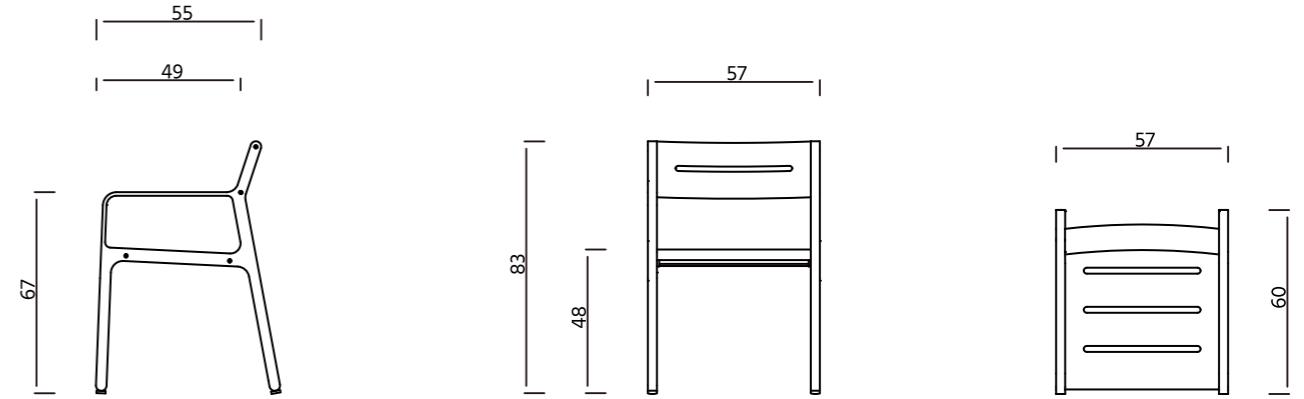

Colors & Materials

Dimensions

SIDE TABLE
 WIDTH **40 CM**
 DEPTH **40 CM**
 HEIGHT **41 CM**

SIDE TABLE
 WIDTH **50 CM**
 DEPTH **50 CM**
 HEIGHT **51 CM**

ACCENT TABLE
 WIDTH **70 CM**
 DEPTH **35 CM**
 HEIGHT **49 CM**

Dimensions

CENTRAL TABLE
WIDTH 80 CM
DEPTH 80 CM
HEIGHT 33 CM

COFFEE TABLE
WIDTH 120 CM
DEPTH 120 CM
HEIGHT 28 CM

MACAN COLLECTION

DINNING TABLE & CHAIR

Macan, the CB Design Lab of the outdoor dining serie, has also derived from this metaphor to extend the theme of the joy of flexibility. The pure and essential, almost archaic forms of the collection reflect a reverse era of pomp and pure aestheticism. The MACAN collection brings design back to its pure meaning, offering sustainability, comfort, and visual pleasure.

Colors & Materials

Dimensions

METAL DINNING CHAIR WITH ARMREST
 WIDTH **57 CM**
 DEPTH **60 CM**
 HEIGHT **83 CM**
 SEAT HEIGHT **48 CM**

METAL DINNING CHAIR WITHOUT ARMREST
 WIDTH **57 CM**
 DEPTH **60 CM**
 HEIGHT **83 CM**
 SEAT HEIGHT **48 CM**

Dimensions

METAL DINNING CHAIR WITH ARMREST
 WIDTH **57 CM**
 DEPTH **60 CM**
 HEIGHT **83 CM**
 SEAT HEIGHT **48 CM**

METAL DINNING CHAIR WITHOUT ARMREST
 WIDTH **57 CM**
 DEPTH **60 CM**
 HEIGHT **83 CM**
 SEAT HEIGHT **48 CM**