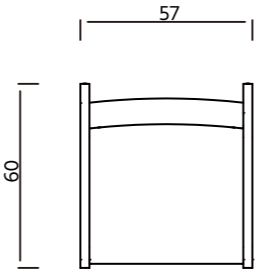

Colors & Materials

Dimensions

SIDE TABLE
 WIDTH **40 CM**
 DEPTH **40 CM**
 HEIGHT **41 CM**

SIDE TABLE
 WIDTH **50 CM**
 DEPTH **50 CM**
 HEIGHT **51 CM**

ACCENT TABLE
 WIDTH **70 CM**
 DEPTH **35 CM**
 HEIGHT **49 CM**

Dimensions

CENTRAL TABLE
WIDTH 80 CM
DEPTH 80 CM
HEIGHT 33 CM

COFFEE TABLE
WIDTH 120 CM
DEPTH 120 CM
HEIGHT 28 CM

MACAN COLLECTION

DINNING TABLE & CHAIR

Macan, the CB Design Lab of the outdoor dining serie, has also derived from this metaphor to extend the theme of the joy of flexibility. The pure and essential, almost archaic forms of the collection reflect a reverse era of pomp and pure aestheticism. The MACAN collection brings design back to its pure meaning, offering sustainability, comfort, and visual pleasure.

Colors & Materials

Dimensions

METAL DINNING CHAIR WITH ARMREST
 WIDTH **57 CM**
 DEPTH **60 CM**
 HEIGHT **83 CM**
 SEAT HEIGHT **48 CM**

METAL DINNING CHAIR WITHOUT ARMREST
 WIDTH **57 CM**
 DEPTH **60 CM**
 HEIGHT **83 CM**
 SEAT HEIGHT **48 CM**

Dimensions

METAL DINNING CHAIR WITH ARMREST
 WIDTH **57 CM**
 DEPTH **60 CM**
 HEIGHT **83 CM**
 SEAT HEIGHT **48 CM**

METAL DINNING CHAIR WITHOUT ARMREST
 WIDTH **57 CM**
 DEPTH **60 CM**
 HEIGHT **83 CM**
 SEAT HEIGHT **48 CM**