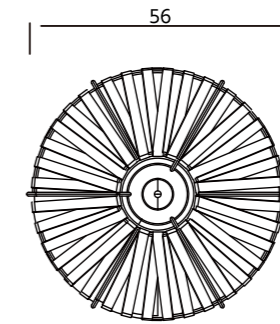

Dimensions

SYDE FLOOR LAMPS A
DIAMETER 56 CM
HEIGHT 50 CM