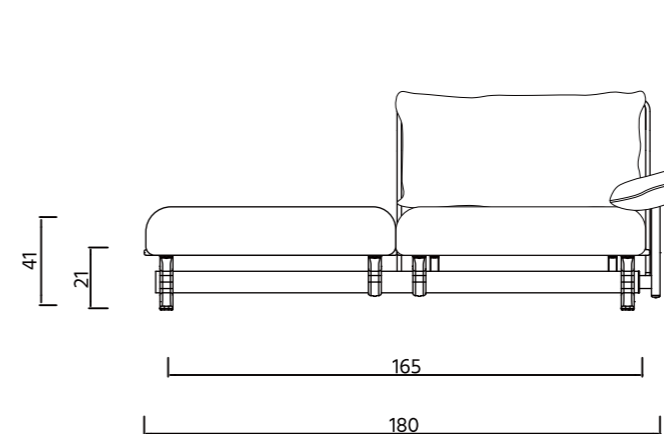

Colors & Materials

Potters' Clay HUTSMALL TONOSMALL Flex-tex HEAT MESH

Dimensions

SOFA
 WIDTH **180 CM**
 DEPTH **100 CM**
 HEIGHT **21 CM**
 SEAT HEIGHT **41 CM**
 SEAT DEPTH **88 CM**

Dimensions

SOFA: 3-SEAT SET
WIDTH 260 CM
DEPTH 100 CM
SEAT HEIGHT 41 CM

Dimensions

SOFA: CHAISE LOUNGE
WIDTH 190 CM
DEPTH 100 CM
SEAT HEIGHT 41 CM

CANTILEVER UMBRELLA

The Cantilever structure uses a universal spring pin lock, and the quick-release mechanism simplifies the installation process, making the maintenance and replacement of the canopy and parts quick and easy. This further extends the product's lifespan. The quick-release mechanism also allows users to quickly change the canopy according to their preferences and scenarios throughout the product's lifecycle. Pressing the pedal on the base effortlessly rotates the umbrella to adjust to changes and shifts in sunlight.

Colors & Materials

Whisper Pink

Mezzo Feather

Peach

Dimensions

CANTILEVER UMBRELLA
 WIDTH **360 CM**
 LENGTH **290 CM**
 HEIGHT **270 CM**

BASE
 WIDTH **90 CM**
 LENGTH **90 CM**
 HEIGHT **16 CM**

CENTRAL POLE UMBRELLA

Colors & Materials

Dimensions

CENTRAL POLE UMBRELLA
 WIDTH **240 CM**
 LENGTH **240 CM**
 HEIGHT **250 CM**
 HEIGHT UNDER SHED **210 CM**

BASE
 WIDTH **55 CM**
 LENGTH **55 CM**
 HEIGHT **30 CM**

PANIER

The lighting fixture innovatively uses woven ropes and fabrics, adding rich textures to the product. The replaceable fabrics offer users personalized options. The woven ropes can also be used to hang the light, effortlessly creating a comfortable and relaxed atmosphere.