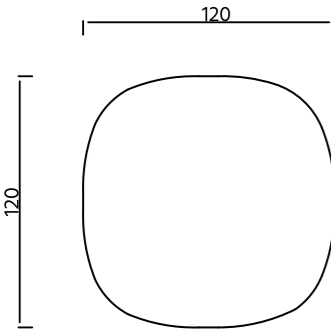

Colors & Materials

-  Potters' Clay
-  HUTSMALL
-  TONOSMALL
-  Flex-tex

Dimensions

ROCKING CHAIR
WIDTH **62 CM**
DEPTH **87 CM**
SEAT HEIGHT **45 CM**

COFFEE TABLE

The coffee table seria comes in five different sizes. The various heights and dimensions can flexibly adapt to a wide range of scenarios. The metal frame support structure of the coffee table can be enclosed with metal mesh or combined with woven straps, greatly satisfying personalized needs.

Colors & Materials

Dimensions

SIDE TABLE
 WIDTH **40 CM**
 DEPTH **40 CM**
 HEIGHT **41 CM**

SIDE TABLE
 WIDTH **50 CM**
 DEPTH **50 CM**
 HEIGHT **51 CM**

ACCENT TABLE
 WIDTH **70 CM**
 DEPTH **35 CM**
 HEIGHT **49 CM**

Dimensions

CENTRAL TABLE
WIDTH 80 CM
DEPTH 80 CM
HEIGHT 33 CM

COFFEE TABLE
WIDTH 120 CM
DEPTH 120 CM
HEIGHT 28 CM

MACAN COLLECTION

DINNING TABLE & CHAIR

Macan, the CB Design Lab of the outdoor dining serie, has also derived from this metaphor to extend the theme of the joy of flexibility. The pure and essential, almost archaic forms of the collection reflect a reverse era of pomp and pure aestheticism. The MACAN collection brings design back to its pure meaning, offering sustainability, comfort, and visual pleasure.

Colors & Materials

Dimensions

METAL DINNING CHAIR WITH ARMREST
 WIDTH **57 CM**
 DEPTH **60 CM**
 HEIGHT **83 CM**
 SEAT HEIGHT **48 CM**

METAL DINNING CHAIR WITHOUT ARMREST
 WIDTH **57 CM**
 DEPTH **60 CM**
 HEIGHT **83 CM**
 SEAT HEIGHT **48 CM**