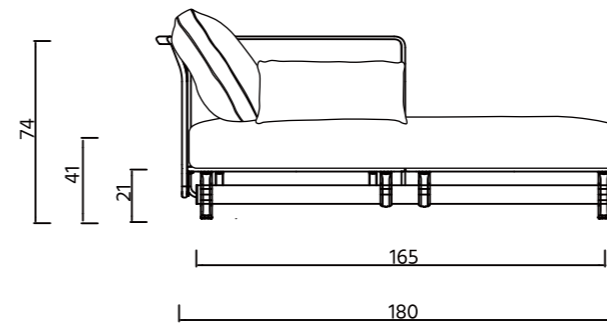

Colors & Materials

Potters' Clay HUTSMALL TONOSMALL Flex-tex HEAT MESH

Dimensions

SOFA
 WIDTH **180 CM**
 DEPTH **100 CM**
 HEIGHT **21 CM**
 SEAT HEIGHT **41 CM**
 SEAT DEPTH **88 CM**

Dimensions

SOFA: 3-SEAT SET
WIDTH 260 CM
DEPTH 100 CM
SEAT HEIGHT 41 CM

Dimensions

SOFA: CHAISE LOUNGE
WIDTH 190 CM
DEPTH 100 CM
SEAT HEIGHT 41 CM

CANTILEVER UMBRELLA

The Cantilever structure uses a universal spring pin lock, and the quick-release mechanism simplifies the installation process, making the maintenance and replacement of the canopy and parts quick and easy. This further extends the product's lifespan. The quick-release mechanism also allows users to quickly change the canopy according to their preferences and scenarios throughout the product's lifecycle. Pressing the pedal on the base effortlessly rotates the umbrella to adjust to changes and shifts in sunlight.

Colors & Materials

Dimensions

SIDE TABLE
 WIDTH **40 CM**
 DEPTH **40 CM**
 HEIGHT **41 CM**

SIDE TABLE
 WIDTH **50 CM**
 DEPTH **50 CM**
 HEIGHT **51 CM**

ACCENT TABLE
 WIDTH **70 CM**
 DEPTH **35 CM**
 HEIGHT **49 CM**

Dimensions

METAL DINNING CHAIR WITH ARMREST
 WIDTH **57 CM**
 DEPTH **60 CM**
 HEIGHT **83 CM**
 SEAT HEIGHT **48 CM**

METAL DINNING CHAIR WITHOUT ARMREST
 WIDTH **57 CM**
 DEPTH **60 CM**
 HEIGHT **83 CM**
 SEAT HEIGHT **48 CM**