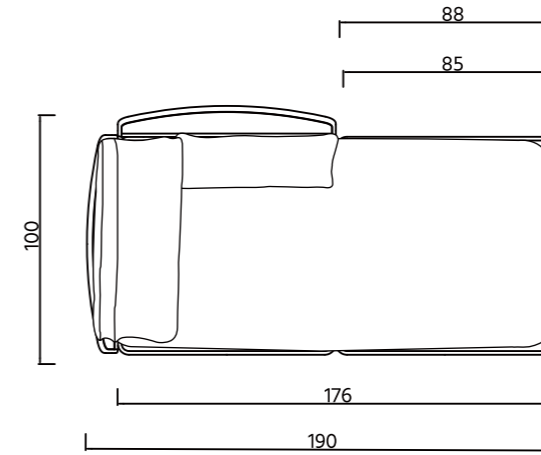

Colors & Materials

Potters' Clay HUTSMALL TONOSMALL Flex-tex HEAT MESH

Dimensions

SOFA
 WIDTH **180 CM**
 DEPTH **100 CM**
 HEIGHT **21 CM**
 SEAT HEIGHT **41 CM**
 SEAT DEPTH **88 CM**

Dimensions

SOFA: 3-SEAT SET
WIDTH 260 CM
DEPTH 100 CM
SEAT HEIGHT 41 CM

Dimensions

SOFA: CHAISE LOUNGE
WIDTH 190 CM
DEPTH 100 CM
SEAT HEIGHT 41 CM

CANTILEVER UMBRELLA

The Cantilever structure uses a universal spring pin lock, and the quick-release mechanism simplifies the installation process, making the maintenance and replacement of the canopy and parts quick and easy. This further extends the product's lifespan. The quick-release mechanism also allows users to quickly change the canopy according to their preferences and scenarios throughout the product's lifecycle. Pressing the pedal on the base effortlessly rotates the umbrella to adjust to changes and shifts in sunlight.

Colors & Materials

Whisper Pink

Mezzo Feather

Peach

Dimensions

CANTILEVER UMBRELLA
 WIDTH **360 CM**
 LENGTH **290 CM**
 HEIGHT **270 CM**

BASE
 WIDTH **90 CM**
 LENGTH **90 CM**
 HEIGHT **16 CM**

CENTRAL POLE UMBRELLA

Colors & Materials

Dimensions

SIDE TABLE
 WIDTH **40 CM**
 DEPTH **40 CM**
 HEIGHT **41 CM**

SIDE TABLE
 WIDTH **50 CM**
 DEPTH **50 CM**
 HEIGHT **51 CM**

ACCENT TABLE
 WIDTH **70 CM**
 DEPTH **35 CM**
 HEIGHT **49 CM**