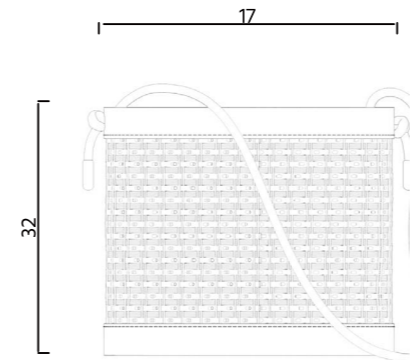

Colors & Materials

Dimensions

CENTRAL POLE UMBRELLA
 WIDTH **240 CM**
 LENGTH **240 CM**
 HEIGHT **250 CM**
 HEIGHT UNDER SHED **210 CM**

BASE
 WIDTH **55 CM**
 LENGTH **55 CM**
 HEIGHT **30 CM**

PANIER

The lighting fixture innovatively uses woven ropes and fabrics, adding rich textures to the product. The replaceable fabrics offer users personalized options. The woven ropes can also be used to hang the light, effortlessly creating a comfortable and relaxed atmosphere.

Colors & Materials

Cuoio

Terra

Dimensions

PANIER LARGE
 WIDTH 21 CM
 LENGTH 40 CM
 HEIGHT 51 CM

PANIER SMALL
 WIDTH 17 CM
 LENGTH 32 CM
 HEIGHT 32 CM

ROCKING CHAIR

The rocking chair shares the same design language of Beam sofa, the cushion and flexible texture of the chair offer users a exceptional level of comfort during their outdoor leisure time.

Colors & Materials

-  Potters' Clay
-  HUTSMALL
-  TONOSMALL
-  Flex-tex

Dimensions

ROCKING CHAIR
WIDTH **62 CM**
DEPTH **87 CM**
SEAT HEIGHT **45 CM**

COFFEE TABLE

The coffee table seria comes in five different sizes. The various heights and dimensions can flexibly adapt to a wide range of scenarios. The metal frame support structure of the coffee table can be enclosed with metal mesh or combined with woven straps, greatly satisfying personalized needs.

Colors & Materials

Dimensions

SIDE TABLE
 WIDTH **40 CM**
 DEPTH **40 CM**
 HEIGHT **41 CM**

SIDE TABLE
 WIDTH **50 CM**
 DEPTH **50 CM**
 HEIGHT **51 CM**

ACCENT TABLE
 WIDTH **70 CM**
 DEPTH **35 CM**
 HEIGHT **49 CM**