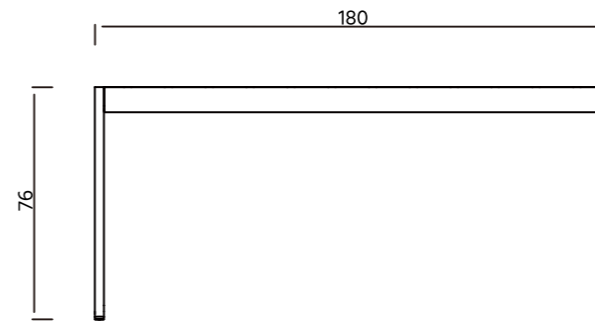

Dimensions

METAL DINNING CHAIR WITH ARMREST
 WIDTH **57 CM**
 DEPTH **60 CM**
 HEIGHT **83 CM**
 SEAT HEIGHT **48 CM**

METAL DINNING CHAIR WITHOUT ARMREST
 WIDTH **57 CM**
 DEPTH **60 CM**
 HEIGHT **83 CM**
 SEAT HEIGHT **48 CM**

Dimensions

BISTRO TABLE
WIDTH **87 CM**
LENGTH **92 CM**
HEIGHT **77 CM**

Dimensions

DINING TABLE
WIDTH **93 CM**
LENGTH **180 CM**
HEIGHT **76 CM**

SYDE LAMPS

The SYDE outdoor lamp collection combines the elegance of oriental design with contemporary practicality. Inspired by traditional oriental lanterns, SYDE lamps feature fluid shapes and sinuous lines that evoke a sense of calm and harmony.