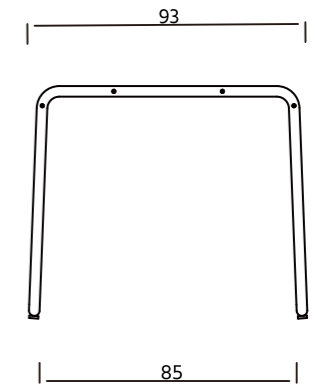

Colors & Materials

Dimensions

SIDE TABLE
 WIDTH **40 CM**
 DEPTH **40 CM**
 HEIGHT **41 CM**

SIDE TABLE
 WIDTH **50 CM**
 DEPTH **50 CM**
 HEIGHT **51 CM**

ACCENT TABLE
 WIDTH **70 CM**
 DEPTH **35 CM**
 HEIGHT **49 CM**

Colors & Materials

Dimensions

METAL DINNING CHAIR WITH ARMREST
 WIDTH **57 CM**
 DEPTH **60 CM**
 HEIGHT **83 CM**
 SEAT HEIGHT **48 CM**

METAL DINNING CHAIR WITHOUT ARMREST
 WIDTH **57 CM**
 DEPTH **60 CM**
 HEIGHT **83 CM**
 SEAT HEIGHT **48 CM**

Dimensions

METAL DINNING CHAIR WITH ARMREST
 WIDTH **57 CM**
 DEPTH **60 CM**
 HEIGHT **83 CM**
 SEAT HEIGHT **48 CM**

METAL DINNING CHAIR WITHOUT ARMREST
 WIDTH **57 CM**
 DEPTH **60 CM**
 HEIGHT **83 CM**
 SEAT HEIGHT **48 CM**

Dimensions

BISTRO TABLE
WIDTH **87 CM**
LENGTH **92 CM**
HEIGHT **77 CM**

Dimensions

DINING TABLE
WIDTH **93 CM**
LENGTH **180 CM**
HEIGHT **76 CM**

SYDE LAMPS

The SYDE outdoor lamp collection combines the elegance of oriental design with contemporary practicality. Inspired by traditional oriental lanterns, SYDE lamps feature fluid shapes and sinuous lines that evoke a sense of calm and harmony.