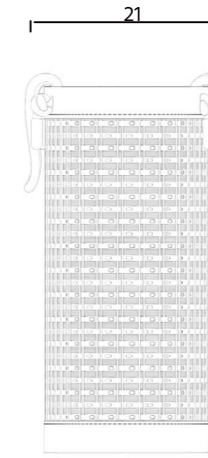

Colors & Materials

Dimensions

CENTRAL POLE UMBRELLA
 WIDTH **240 CM**
 LENGTH **240 CM**
 HEIGHT **250 CM**
 HEIGHT UNDER SHED **210 CM**

BASE
 WIDTH **55 CM**
 LENGTH **55 CM**
 HEIGHT **30 CM**

PANIER

The lighting fixture innovatively uses woven ropes and fabrics, adding rich textures to the product. The replaceable fabrics offer users personalized options. The woven ropes can also be used to hang the light, effortlessly creating a comfortable and relaxed atmosphere.

Colors & Materials

Cuoio

Terra

Dimensions

PANIER LARGE
 WIDTH 21 CM
 LENGTH 40 CM
 HEIGHT 51 CM

PANIER SMALL
 WIDTH 17 CM
 LENGTH 32 CM
 HEIGHT 32 CM

ROCKING CHAIR

The rocking chair shares the same design language of Beam sofa, the cushion and flexible texture of the chair offer users a exceptional level of comfort during their outdoor leisure time.

Colors & Materials

-  Potters' Clay
-  HUTSMALL
-  TONOSMALL
-  Flex-tex

Dimensions

ROCKING CHAIR
WIDTH **62 CM**
DEPTH **87 CM**
SEAT HEIGHT **45 CM**

COFFEE TABLE

The coffee table seria comes in five different sizes. The various heights and dimensions can flexibly adapt to a wide range of scenarios. The metal frame support structure of the coffee table can be enclosed with metal mesh or combined with woven straps, greatly satisfying personalized needs.

Colors & Materials

Dimensions

SIDE TABLE
 WIDTH **40 CM**
 DEPTH **40 CM**
 HEIGHT **41 CM**

SIDE TABLE
 WIDTH **50 CM**
 DEPTH **50 CM**
 HEIGHT **51 CM**

ACCENT TABLE
 WIDTH **70 CM**
 DEPTH **35 CM**
 HEIGHT **49 CM**