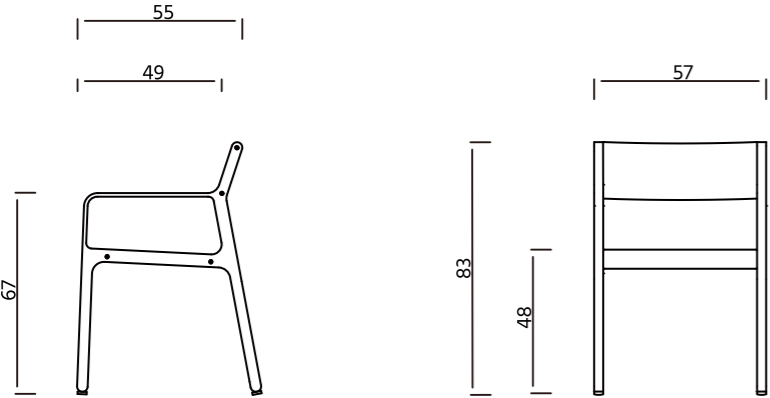

Colors & Materials

Dimensions

SIDE TABLE
 WIDTH **40 CM**
 DEPTH **40 CM**
 HEIGHT **41 CM**

SIDE TABLE
 WIDTH **50 CM**
 DEPTH **50 CM**
 HEIGHT **51 CM**

ACCENT TABLE
 WIDTH **70 CM**
 DEPTH **35 CM**
 HEIGHT **49 CM**

Dimensions

CENTRAL TABLE
WIDTH 80 CM
DEPTH 80 CM
HEIGHT 33 CM

COFFEE TABLE
WIDTH 120 CM
DEPTH 120 CM
HEIGHT 28 CM

MACAN COLLECTION

DINNING TABLE & CHAIR

Macan, the CB Design Lab of the outdoor dining serie, has also derived from this metaphor to extend the theme of the joy of flexibility. The pure and essential, almost archaic forms of the collection reflect a reverse era of pomp and pure aestheticism. The MACAN collection brings design back to its pure meaning, offering sustainability, comfort, and visual pleasure.

Colors & Materials

Dimensions

METAL DINNING CHAIR WITH ARMREST
 WIDTH **57 CM**
 DEPTH **60 CM**
 HEIGHT **83 CM**
 SEAT HEIGHT **48 CM**

METAL DINNING CHAIR WITHOUT ARMREST
 WIDTH **57 CM**
 DEPTH **60 CM**
 HEIGHT **83 CM**
 SEAT HEIGHT **48 CM**

Dimensions

METAL DINNING CHAIR WITH ARMREST
 WIDTH **57 CM**
 DEPTH **60 CM**
 HEIGHT **83 CM**
 SEAT HEIGHT **48 CM**

METAL DINNING CHAIR WITHOUT ARMREST
 WIDTH **57 CM**
 DEPTH **60 CM**
 HEIGHT **83 CM**
 SEAT HEIGHT **48 CM**