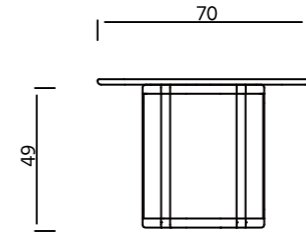

Colors & Materials

-  Potters' Clay
-  HUTSMALL
-  TONOSMALL
-  Flex-tex

Dimensions

ROCKING CHAIR
WIDTH **62 CM**
DEPTH **87 CM**
SEAT HEIGHT **45 CM**

COFFEE TABLE

The coffee table seria comes in five different sizes. The various heights and dimensions can flexibly adapt to a wide range of scenarios. The metal frame support structure of the coffee table can be enclosed with metal mesh or combined with woven straps, greatly satisfying personalized needs.

Colors & Materials

Dimensions

SIDE TABLE
 WIDTH **40 CM**
 DEPTH **40 CM**
 HEIGHT **41 CM**

SIDE TABLE
 WIDTH **50 CM**
 DEPTH **50 CM**
 HEIGHT **51 CM**

ACCENT TABLE
 WIDTH **70 CM**
 DEPTH **35 CM**
 HEIGHT **49 CM**

Dimensions

CENTRAL TABLE
WIDTH 80 CM
DEPTH 80 CM
HEIGHT 33 CM

COFFEE TABLE
WIDTH 120 CM
DEPTH 120 CM
HEIGHT 28 CM

MACAN COLLECTION

DINNING TABLE & CHAIR

Macan, the CB Design Lab of the outdoor dining serie, has also derived from this metaphor to extend the theme of the joy of flexibility. The pure and essential, almost archaic forms of the collection reflect a reverse era of pomp and pure aestheticism. The MACAN collection brings design back to its pure meaning, offering sustainability, comfort, and visual pleasure.

Colors & Materials

Dimensions

METAL DINNING CHAIR WITH ARMREST
 WIDTH **57 CM**
 DEPTH **60 CM**
 HEIGHT **83 CM**
 SEAT HEIGHT **48 CM**

METAL DINNING CHAIR WITHOUT ARMREST
 WIDTH **57 CM**
 DEPTH **60 CM**
 HEIGHT **83 CM**
 SEAT HEIGHT **48 CM**