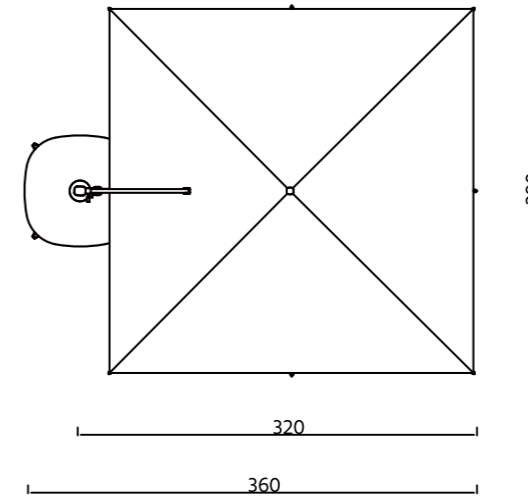

Dimensions

SOFA: CHAISE LOUNGE
WIDTH 190 CM
DEPTH 100 CM
SEAT HEIGHT 41 CM

CANTILEVER UMBRELLA

The Cantilever structure uses a universal spring pin lock, and the quick-release mechanism simplifies the installation process, making the maintenance and replacement of the canopy and parts quick and easy. This further extends the product's lifespan. The quick-release mechanism also allows users to quickly change the canopy according to their preferences and scenarios throughout the product's lifecycle. Pressing the pedal on the base effortlessly rotates the umbrella to adjust to changes and shifts in sunlight.

Colors & Materials

Whisper Pink

Mezzo Feather

Peach

Dimensions

CANTILEVER UMBRELLA
 WIDTH **360 CM**
 LENGTH **290 CM**
 HEIGHT **270 CM**

BASE
 WIDTH **90 CM**
 LENGTH **90 CM**
 HEIGHT **16 CM**

CENTRAL POLE UMBRELLA

Colors & Materials

Dimensions

CENTRAL POLE UMBRELLA
 WIDTH **240 CM**
 LENGTH **240 CM**
 HEIGHT **250 CM**
 HEIGHT UNDER SHED **210 CM**

BASE
 WIDTH **55 CM**
 LENGTH **55 CM**
 HEIGHT **30 CM**

PANIER

The lighting fixture innovatively uses woven ropes and fabrics, adding rich textures to the product. The replaceable fabrics offer users personalized options. The woven ropes can also be used to hang the light, effortlessly creating a comfortable and relaxed atmosphere.

Colors & Materials

Dimensions

SIDE TABLE
 WIDTH **40 CM**
 DEPTH **40 CM**
 HEIGHT **41 CM**

SIDE TABLE
 WIDTH **50 CM**
 DEPTH **50 CM**
 HEIGHT **51 CM**

ACCENT TABLE
 WIDTH **70 CM**
 DEPTH **35 CM**
 HEIGHT **49 CM**