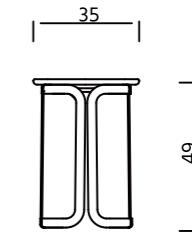

Colors & Materials

-  Potters' Clay
-  HUTSMALL
-  TONOSMALL
-  Flex-tex

Dimensions

ROCKING CHAIR
WIDTH **62 CM**
DEPTH **87 CM**
SEAT HEIGHT **45 CM**

COFFEE TABLE

The coffee table seria comes in five different sizes. The various heights and dimensions can flexibly adapt to a wide range of scenarios. The metal frame support structure of the coffee table can be enclosed with metal mesh or combined with woven straps, greatly satisfying personalized needs.

Colors & Materials

Dimensions

SIDE TABLE
 WIDTH **40 CM**
 DEPTH **40 CM**
 HEIGHT **41 CM**

SIDE TABLE
 WIDTH **50 CM**
 DEPTH **50 CM**
 HEIGHT **51 CM**

ACCENT TABLE
 WIDTH **70 CM**
 DEPTH **35 CM**
 HEIGHT **49 CM**

Dimensions

CENTRAL TABLE
WIDTH 80 CM
DEPTH 80 CM
HEIGHT 33 CM

COFFEE TABLE
WIDTH 120 CM
DEPTH 120 CM
HEIGHT 28 CM

MACAN COLLECTION

DINNING TABLE & CHAIR

Macan, the CB Design Lab of the outdoor dining serie, has also derived from this metaphor to extend the theme of the joy of flexibility. The pure and essential, almost archaic forms of the collection reflect a reverse era of pomp and pure aestheticism. The MACAN collection brings design back to its pure meaning, offering sustainability, comfort, and visual pleasure.

Colors & Materials

Dimensions

METAL DINNING CHAIR WITH ARMREST
 WIDTH **57 CM**
 DEPTH **60 CM**
 HEIGHT **83 CM**
 SEAT HEIGHT **48 CM**

METAL DINNING CHAIR WITHOUT ARMREST
 WIDTH **57 CM**
 DEPTH **60 CM**
 HEIGHT **83 CM**
 SEAT HEIGHT **48 CM**