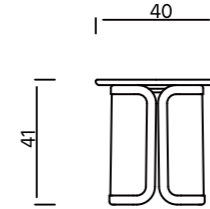

Colors & Materials

-  Potters' Clay
-  HUTSMALL
-  TONOSMALL
-  Flex-tex

Dimensions

ROCKING CHAIR
WIDTH **62 CM**
DEPTH **87 CM**
SEAT HEIGHT **45 CM**

COFFEE TABLE

The coffee table seria comes in five different sizes. The various heights and dimensions can flexibly adapt to a wide range of scenarios. The metal frame support structure of the coffee table can be enclosed with metal mesh or combined with woven straps, greatly satisfying personalized needs.

Colors & Materials

Dimensions

SIDE TABLE
 WIDTH **40 CM**
 DEPTH **40 CM**
 HEIGHT **41 CM**

SIDE TABLE
 WIDTH **50 CM**
 DEPTH **50 CM**
 HEIGHT **51 CM**

ACCENT TABLE
 WIDTH **70 CM**
 DEPTH **35 CM**
 HEIGHT **49 CM**

Dimensions

CENTRAL TABLE
WIDTH 80 CM
DEPTH 80 CM
HEIGHT 33 CM

COFFEE TABLE
WIDTH 120 CM
DEPTH 120 CM
HEIGHT 28 CM

MACAN COLLECTION

DINNING TABLE & CHAIR

Macan, the CB Design Lab of the outdoor dining serie, has also derived from this metaphor to extend the theme of the joy of flexibility. The pure and essential, almost archaic forms of the collection reflect a reverse era of pomp and pure aestheticism. The MACAN collection brings design back to its pure meaning, offering sustainability, comfort, and visual pleasure.

Colors & Materials

Dimensions

METAL DINNING CHAIR WITH ARMREST
 WIDTH **57 CM**
 DEPTH **60 CM**
 HEIGHT **83 CM**
 SEAT HEIGHT **48 CM**

METAL DINNING CHAIR WITHOUT ARMREST
 WIDTH **57 CM**
 DEPTH **60 CM**
 HEIGHT **83 CM**
 SEAT HEIGHT **48 CM**