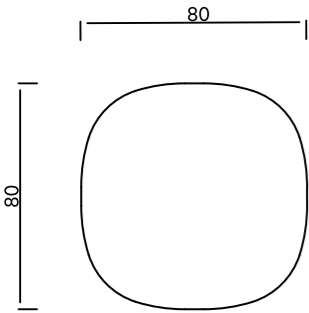

Colors & Materials

-  Potters' Clay
-  HUTSMALL
-  TONOSMALL
-  Flex-tex

Dimensions

ROCKING CHAIR
WIDTH **62 CM**
DEPTH **87 CM**
SEAT HEIGHT **45 CM**

COFFEE TABLE

The coffee table seria comes in five different sizes. The various heights and dimensions can flexibly adapt to a wide range of scenarios. The metal frame support structure of the coffee table can be enclosed with metal mesh or combined with woven straps, greatly satisfying personalized needs.

Colors & Materials

Dimensions

SIDE TABLE
 WIDTH **40 CM**
 DEPTH **40 CM**
 HEIGHT **41 CM**

SIDE TABLE
 WIDTH **50 CM**
 DEPTH **50 CM**
 HEIGHT **51 CM**

ACCENT TABLE
 WIDTH **70 CM**
 DEPTH **35 CM**
 HEIGHT **49 CM**

Dimensions

CENTRAL TABLE
WIDTH 80 CM
DEPTH 80 CM
HEIGHT 33 CM

COFFEE TABLE
WIDTH 120 CM
DEPTH 120 CM
HEIGHT 28 CM

MACAN COLLECTION

DINNING TABLE & CHAIR

Macan, the CB Design Lab of the outdoor dining serie, has also derived from this metaphor to extend the theme of the joy of flexibility. The pure and essential, almost archaic forms of the collection reflect a reverse era of pomp and pure aestheticism. The MACAN collection brings design back to its pure meaning, offering sustainability, comfort, and visual pleasure.

Colors & Materials

Dimensions

METAL DINNING CHAIR WITH ARMREST
 WIDTH **57 CM**
 DEPTH **60 CM**
 HEIGHT **83 CM**
 SEAT HEIGHT **48 CM**

METAL DINNING CHAIR WITHOUT ARMREST
 WIDTH **57 CM**
 DEPTH **60 CM**
 HEIGHT **83 CM**
 SEAT HEIGHT **48 CM**