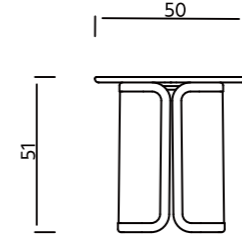

Colors & Materials

-  Potters' Clay
-  HUTSMALL
-  TONOSMALL
-  Flex-tex

Dimensions

ROCKING CHAIR
WIDTH **62 CM**
DEPTH **87 CM**
SEAT HEIGHT **45 CM**

COFFEE TABLE

The coffee table seria comes in five different sizes. The various heights and dimensions can flexibly adapt to a wide range of scenarios. The metal frame support structure of the coffee table can be enclosed with metal mesh or combined with woven straps, greatly satisfying personalized needs.

Colors & Materials

Dimensions

SIDE TABLE
 WIDTH **40 CM**
 DEPTH **40 CM**
 HEIGHT **41 CM**

SIDE TABLE
 WIDTH **50 CM**
 DEPTH **50 CM**
 HEIGHT **51 CM**

ACCENT TABLE
 WIDTH **70 CM**
 DEPTH **35 CM**
 HEIGHT **49 CM**

Dimensions

CENTRAL TABLE
WIDTH 80 CM
DEPTH 80 CM
HEIGHT 33 CM

COFFEE TABLE
WIDTH 120 CM
DEPTH 120 CM
HEIGHT 28 CM

MACAN COLLECTION

DINNING TABLE & CHAIR

Macan, the CB Design Lab of the outdoor dining serie, has also derived from this metaphor to extend the theme of the joy of flexibility. The pure and essential, almost archaic forms of the collection reflect a reverse era of pomp and pure aestheticism. The MACAN collection brings design back to its pure meaning, offering sustainability, comfort, and visual pleasure.

Colors & Materials

Dimensions

METAL DINNING CHAIR WITH ARMREST
 WIDTH **57 CM**
 DEPTH **60 CM**
 HEIGHT **83 CM**
 SEAT HEIGHT **48 CM**

METAL DINNING CHAIR WITHOUT ARMREST
 WIDTH **57 CM**
 DEPTH **60 CM**
 HEIGHT **83 CM**
 SEAT HEIGHT **48 CM**