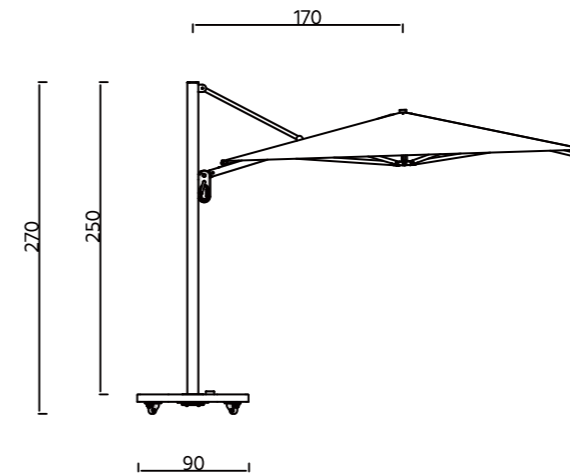

Dimensions

SOFA: CHAISE LOUNGE
WIDTH 190 CM
DEPTH 100 CM
SEAT HEIGHT 41 CM

CANTILEVER UMBRELLA

The Cantilever structure uses a universal spring pin lock, and the quick-release mechanism simplifies the installation process, making the maintenance and replacement of the canopy and parts quick and easy. This further extends the product's lifespan. The quick-release mechanism also allows users to quickly change the canopy according to their preferences and scenarios throughout the product's lifecycle. Pressing the pedal on the base effortlessly rotates the umbrella to adjust to changes and shifts in sunlight.

Colors & Materials

Whisper Pink

Mezzo Feather

Peach

Dimensions

CANTILEVER UMBRELLA
 WIDTH **360 CM**
 LENGTH **290 CM**
 HEIGHT **270 CM**

BASE
 WIDTH **90 CM**
 LENGTH **90 CM**
 HEIGHT **16 CM**

CENTRAL POLE UMBRELLA

Colors & Materials

Dimensions

CENTRAL POLE UMBRELLA
 WIDTH **240 CM**
 LENGTH **240 CM**
 HEIGHT **250 CM**
 HEIGHT UNDER SHED **210 CM**

BASE
 WIDTH **55 CM**
 LENGTH **55 CM**
 HEIGHT **30 CM**

PANIER

The lighting fixture innovatively uses woven ropes and fabrics, adding rich textures to the product. The replaceable fabrics offer users personalized options. The woven ropes can also be used to hang the light, effortlessly creating a comfortable and relaxed atmosphere.

Colors & Materials

Dimensions

SIDE TABLE
 WIDTH **40 CM**
 DEPTH **40 CM**
 HEIGHT **41 CM**

SIDE TABLE
 WIDTH **50 CM**
 DEPTH **50 CM**
 HEIGHT **51 CM**

ACCENT TABLE
 WIDTH **70 CM**
 DEPTH **35 CM**
 HEIGHT **49 CM**