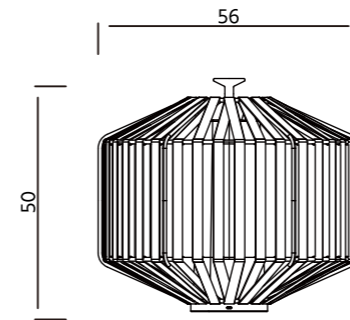

Colors & Materials

Dimensions

SIDE TABLE
 WIDTH **40 CM**
 DEPTH **40 CM**
 HEIGHT **41 CM**

SIDE TABLE
 WIDTH **50 CM**
 DEPTH **50 CM**
 HEIGHT **51 CM**

ACCENT TABLE
 WIDTH **70 CM**
 DEPTH **35 CM**
 HEIGHT **49 CM**

Dimensions

METAL DINNING CHAIR WITH ARMREST
 WIDTH **57 CM**
 DEPTH **60 CM**
 HEIGHT **83 CM**
 SEAT HEIGHT **48 CM**

METAL DINNING CHAIR WITHOUT ARMREST
 WIDTH **57 CM**
 DEPTH **60 CM**
 HEIGHT **83 CM**
 SEAT HEIGHT **48 CM**

Dimensions

BISTRO TABLE
WIDTH **87 CM**
LENGTH **92 CM**
HEIGHT **77 CM**

Dimensions

DINING TABLE
WIDTH **93 CM**
LENGTH **180 CM**
HEIGHT **76 CM**

SYDE LAMPS

The SYDE outdoor lamp collection combines the elegance of oriental design with contemporary practicality. Inspired by traditional oriental lanterns, SYDE lamps feature fluid shapes and sinuous lines that evoke a sense of calm and harmony.

The SYDE collection conveys a reference to the past, while integrating perfectly into modern environments, offering a connection between tradition and contemporaneity.

Colors & Materials

Dimensions

SYDE FLOOR LAMPS A
DIAMETER 56 CM
HEIGHT 50 CM