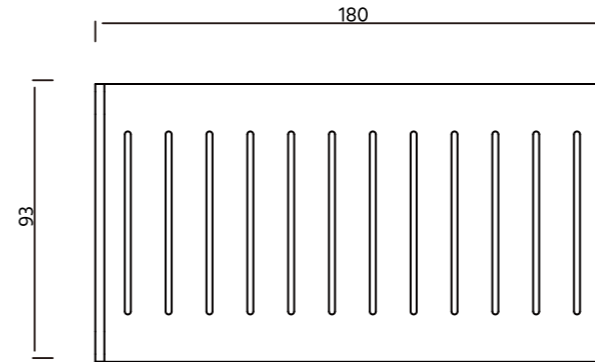

Colors & Materials

Dimensions

SIDE TABLE
 WIDTH **40 CM**
 DEPTH **40 CM**
 HEIGHT **41 CM**

SIDE TABLE
 WIDTH **50 CM**
 DEPTH **50 CM**
 HEIGHT **51 CM**

ACCENT TABLE
 WIDTH **70 CM**
 DEPTH **35 CM**
 HEIGHT **49 CM**

Colors & Materials

Dimensions

METAL DINNING CHAIR WITH ARMREST
 WIDTH **57 CM**
 DEPTH **60 CM**
 HEIGHT **83 CM**
 SEAT HEIGHT **48 CM**

METAL DINNING CHAIR WITHOUT ARMREST
 WIDTH **57 CM**
 DEPTH **60 CM**
 HEIGHT **83 CM**
 SEAT HEIGHT **48 CM**

Dimensions

METAL DINNING CHAIR WITH ARMREST
 WIDTH **57 CM**
 DEPTH **60 CM**
 HEIGHT **83 CM**
 SEAT HEIGHT **48 CM**

METAL DINNING CHAIR WITHOUT ARMREST
 WIDTH **57 CM**
 DEPTH **60 CM**
 HEIGHT **83 CM**
 SEAT HEIGHT **48 CM**

Dimensions

BISTRO TABLE
WIDTH **87 CM**
LENGTH **92 CM**
HEIGHT **77 CM**

Dimensions

DINING TABLE
WIDTH **93 CM**
LENGTH **180 CM**
HEIGHT **76 CM**

SYDE LAMPS

The SYDE outdoor lamp collection combines the elegance of oriental design with contemporary practicality. Inspired by traditional oriental lanterns, SYDE lamps feature fluid shapes and sinuous lines that evoke a sense of calm and harmony.