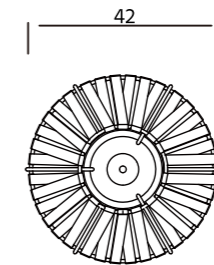

Colors & Materials

Dimensions

SIDE TABLE
 WIDTH **40 CM**
 DEPTH **40 CM**
 HEIGHT **41 CM**

SIDE TABLE
 WIDTH **50 CM**
 DEPTH **50 CM**
 HEIGHT **51 CM**

ACCENT TABLE
 WIDTH **70 CM**
 DEPTH **35 CM**
 HEIGHT **49 CM**

Dimensions

METAL DINNING CHAIR WITH ARMREST
 WIDTH **57 CM**
 DEPTH **60 CM**
 HEIGHT **83 CM**
 SEAT HEIGHT **48 CM**

METAL DINNING CHAIR WITHOUT ARMREST
 WIDTH **57 CM**
 DEPTH **60 CM**
 HEIGHT **83 CM**
 SEAT HEIGHT **48 CM**

Dimensions

BISTRO TABLE
WIDTH **87 CM**
LENGTH **92 CM**
HEIGHT **77 CM**

Dimensions

DINING TABLE
WIDTH **93 CM**
LENGTH **180 CM**
HEIGHT **76 CM**

SYDE LAMPS

The SYDE outdoor lamp collection combines the elegance of oriental design with contemporary practicality. Inspired by traditional oriental lanterns, SYDE lamps feature fluid shapes and sinuous lines that evoke a sense of calm and harmony.

The SYDE collection conveys a reference to the past, while integrating perfectly into modern environments, offering a connection between tradition and contemporaneity.

Colors & Materials

Dimensions

SYDE FLOOR LAMPS A
DIAMETER 56 CM
HEIGHT 50 CM