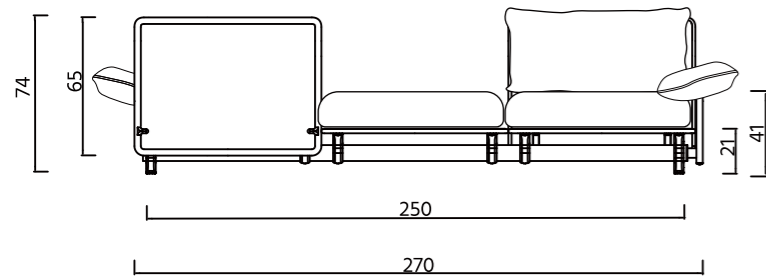

Colors & Materials

Potters' Clay HUTSMALL TONOSMALL Flex-tex HEAT MESH

Dimensions

SOFA
 WIDTH **180 CM**
 DEPTH **100 CM**
 HEIGHT **21 CM**
 SEAT HEIGHT **41 CM**
 SEAT DEPTH **88 CM**

Dimensions

SOFA: 3-SEAT SET
WIDTH 260 CM
DEPTH 100 CM
SEAT HEIGHT 41 CM

Dimensions

SOFA: CHAISE LOUNGE
WIDTH 190 CM
DEPTH 100 CM
SEAT HEIGHT 41 CM

CANTILEVER UMBRELLA

The Cantilever structure uses a universal spring pin lock, and the quick-release mechanism simplifies the installation process, making the maintenance and replacement of the canopy and parts quick and easy. This further extends the product's lifespan. The quick-release mechanism also allows users to quickly change the canopy according to their preferences and scenarios throughout the product's lifecycle. Pressing the pedal on the base effortlessly rotates the umbrella to adjust to changes and shifts in sunlight.