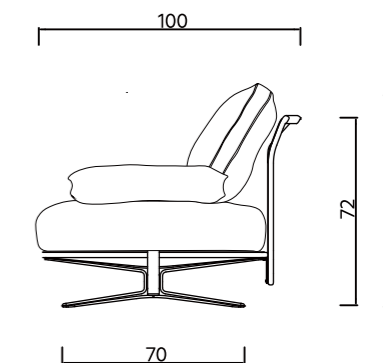

Colors & Materials

Potters' Clay HUTSMALL TONOSMALL Flex-tex HEAT MESH

Dimensions

SOFA
 WIDTH **180 CM**
 DEPTH **100 CM**
 HEIGHT **21 CM**
 SEAT HEIGHT **41 CM**
 SEAT DEPTH **88 CM**

Dimensions

SOFA: 3-SEAT SET
WIDTH 260 CM
DEPTH 100 CM
SEAT HEIGHT 41 CM

Dimensions

SOFA: CHAISE LOUNGE
WIDTH 190 CM
DEPTH 100 CM
SEAT HEIGHT 41 CM

CANTILEVER UMBRELLA

The Cantilever structure uses a universal spring pin lock, and the quick-release mechanism simplifies the installation process, making the maintenance and replacement of the canopy and parts quick and easy. This further extends the product's lifespan. The quick-release mechanism also allows users to quickly change the canopy according to their preferences and scenarios throughout the product's lifecycle. Pressing the pedal on the base effortlessly rotates the umbrella to adjust to changes and shifts in sunlight.

Colors & Materials

Whisper Pink

Mezzo Feather

Peach

Dimensions

CANTILEVER UMBRELLA
 WIDTH **360 CM**
 LENGTH **290 CM**
 HEIGHT **270 CM**

BASE
 WIDTH **90 CM**
 LENGTH **90 CM**
 HEIGHT **16 CM**

CENTRAL POLE UMBRELLA

Colors & Materials

Dimensions

SIDE TABLE
 WIDTH **40 CM**
 DEPTH **40 CM**
 HEIGHT **41 CM**

SIDE TABLE
 WIDTH **50 CM**
 DEPTH **50 CM**
 HEIGHT **51 CM**

ACCENT TABLE
 WIDTH **70 CM**
 DEPTH **35 CM**
 HEIGHT **49 CM**