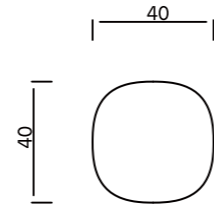

Colors & Materials

-  Potters' Clay
-  HUTSMALL
-  TONOSMALL
-  Flex-tex

Dimensions

ROCKING CHAIR
WIDTH **62 CM**
DEPTH **87 CM**
SEAT HEIGHT **45 CM**

COFFEE TABLE

The coffee table seria comes in five different sizes. The various heights and dimensions can flexibly adapt to a wide range of scenarios. The metal frame support structure of the coffee table can be enclosed with metal mesh or combined with woven straps, greatly satisfying personalized needs.

Colors & Materials

Dimensions

SIDE TABLE
 WIDTH **40 CM**
 DEPTH **40 CM**
 HEIGHT **41 CM**

SIDE TABLE
 WIDTH **50 CM**
 DEPTH **50 CM**
 HEIGHT **51 CM**

ACCENT TABLE
 WIDTH **70 CM**
 DEPTH **35 CM**
 HEIGHT **49 CM**

Dimensions

CENTRAL TABLE
WIDTH 80 CM
DEPTH 80 CM
HEIGHT 33 CM

COFFEE TABLE
WIDTH 120 CM
DEPTH 120 CM
HEIGHT 28 CM

MACAN COLLECTION

DINNING TABLE & CHAIR

Macan, the CB Design Lab of the outdoor dining serie, has also derived from this metaphor to extend the theme of the joy of flexibility. The pure and essential, almost archaic forms of the collection reflect a reverse era of pomp and pure aestheticism. The MACAN collection brings design back to its pure meaning, offering sustainability, comfort, and visual pleasure.