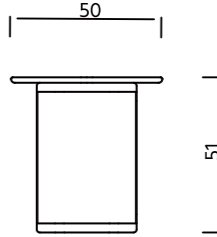

Colors & Materials

-  Potters' Clay
-  HUTSMALL
-  TONOSMALL
-  Flex-tex

Dimensions

ROCKING CHAIR
WIDTH **62 CM**
DEPTH **87 CM**
SEAT HEIGHT **45 CM**

COFFEE TABLE

The coffee table seria comes in five different sizes. The various heights and dimensions can flexibly adapt to a wide range of scenarios. The metal frame support structure of the coffee table can be enclosed with metal mesh or combined with woven straps, greatly satisfying personalized needs.

Colors & Materials

Dimensions

SIDE TABLE
 WIDTH **40 CM**
 DEPTH **40 CM**
 HEIGHT **41 CM**

SIDE TABLE
 WIDTH **50 CM**
 DEPTH **50 CM**
 HEIGHT **51 CM**

ACCENT TABLE
 WIDTH **70 CM**
 DEPTH **35 CM**
 HEIGHT **49 CM**

Dimensions

CENTRAL TABLE
WIDTH 80 CM
DEPTH 80 CM
HEIGHT 33 CM

COFFEE TABLE
WIDTH 120 CM
DEPTH 120 CM
HEIGHT 28 CM

MACAN COLLECTION

DINNING TABLE & CHAIR

Macan, the CB Design Lab of the outdoor dining serie, has also derived from this metaphor to extend the theme of the joy of flexibility. The pure and essential, almost archaic forms of the collection reflect a reverse era of pomp and pure aestheticism. The MACAN collection brings design back to its pure meaning, offering sustainability, comfort, and visual pleasure.

Colors & Materials

Dimensions

METAL DINNING CHAIR WITH ARMREST
 WIDTH **57 CM**
 DEPTH **60 CM**
 HEIGHT **83 CM**
 SEAT HEIGHT **48 CM**

METAL DINNING CHAIR WITHOUT ARMREST
 WIDTH **57 CM**
 DEPTH **60 CM**
 HEIGHT **83 CM**
 SEAT HEIGHT **48 CM**