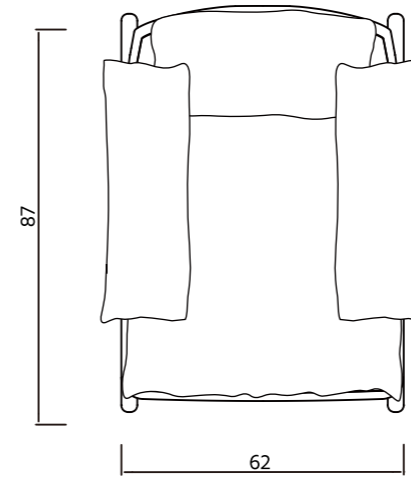

Colors & Materials

Dimensions

CENTRAL POLE UMBRELLA
 WIDTH **240 CM**
 LENGTH **240 CM**
 HEIGHT **250 CM**
 HEIGHT UNDER SHED **210 CM**

BASE
 WIDTH **55 CM**
 LENGTH **55 CM**
 HEIGHT **30 CM**

PANIER

The lighting fixture innovatively uses woven ropes and fabrics, adding rich textures to the product. The replaceable fabrics offer users personalized options. The woven ropes can also be used to hang the light, effortlessly creating a comfortable and relaxed atmosphere.

Colors & Materials

-  Potters' Clay
-  HUTSMALL
-  TONOSMALL
-  Flex-tex

Dimensions

ROCKING CHAIR
WIDTH **62 CM**
DEPTH **87 CM**
SEAT HEIGHT **45 CM**

COFFEE TABLE

The coffee table seria comes in five different sizes. The various heights and dimensions can flexibly adapt to a wide range of scenarios. The metal frame support structure of the coffee table can be enclosed with metal mesh or combined with woven straps, greatly satisfying personalized needs.

Colors & Materials

Dimensions

SIDE TABLE
 WIDTH **40 CM**
 DEPTH **40 CM**
 HEIGHT **41 CM**

SIDE TABLE
 WIDTH **50 CM**
 DEPTH **50 CM**
 HEIGHT **51 CM**

ACCENT TABLE
 WIDTH **70 CM**
 DEPTH **35 CM**
 HEIGHT **49 CM**

Colors & Materials

Dimensions

METAL DINNING CHAIR WITH ARMREST
 WIDTH **57 CM**
 DEPTH **60 CM**
 HEIGHT **83 CM**
 SEAT HEIGHT **48 CM**

METAL DINNING CHAIR WITHOUT ARMREST
 WIDTH **57 CM**
 DEPTH **60 CM**
 HEIGHT **83 CM**
 SEAT HEIGHT **48 CM**