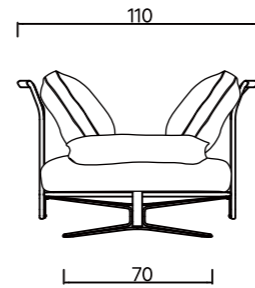

Colors & Materials

Potters' Clay HUTSMALL TONOSMALL Flex-tex HEAT MESH

Dimensions

SOFA
 WIDTH **180 CM**
 DEPTH **100 CM**
 HEIGHT **21 CM**
 SEAT HEIGHT **41 CM**
 SEAT DEPTH **88 CM**

Dimensions

SOFA: 3-SEAT SET
WIDTH 260 CM
DEPTH 100 CM
SEAT HEIGHT 41 CM

Dimensions

SOFA: CHAISE LOUNGE
WIDTH 190 CM
DEPTH 100 CM
SEAT HEIGHT 41 CM

CANTILEVER UMBRELLA

The Cantilever structure uses a universal spring pin lock, and the quick-release mechanism simplifies the installation process, making the maintenance and replacement of the canopy and parts quick and easy. This further extends the product's lifespan. The quick-release mechanism also allows users to quickly change the canopy according to their preferences and scenarios throughout the product's lifecycle. Pressing the pedal on the base effortlessly rotates the umbrella to adjust to changes and shifts in sunlight.

Colors & Materials

Whisper Pink

Mezzo Feather

Peach

Dimensions

CANTILEVER UMBRELLA
 WIDTH **360 CM**
 LENGTH **290 CM**
 HEIGHT **270 CM**

BASE
 WIDTH **90 CM**
 LENGTH **90 CM**
 HEIGHT **16 CM**

CENTRAL POLE UMBRELLA

Colors & Materials

Dimensions

SIDE TABLE
 WIDTH **40 CM**
 DEPTH **40 CM**
 HEIGHT **41 CM**

SIDE TABLE
 WIDTH **50 CM**
 DEPTH **50 CM**
 HEIGHT **51 CM**

ACCENT TABLE
 WIDTH **70 CM**
 DEPTH **35 CM**
 HEIGHT **49 CM**