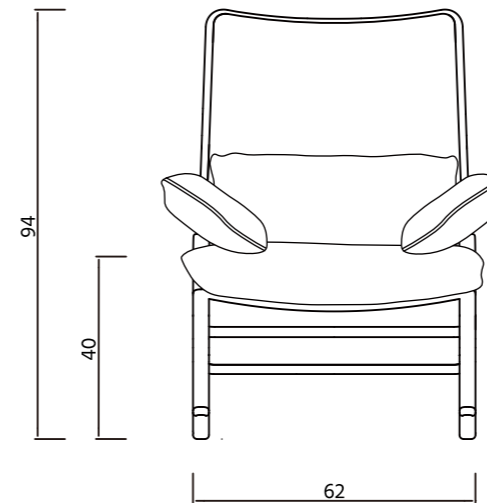

Colors & Materials

Cuoio

Terra

Dimensions

PANIER LARGE
 WIDTH 21 CM
 LENGTH 40 CM
 HEIGHT 51 CM

PANIER SMALL
 WIDTH 17 CM
 LENGTH 32 CM
 HEIGHT 32 CM

ROCKING CHAIR

The rocking chair shares the same design language of Beam sofa, the cushion and flexible texture of the chair offer users a exceptional level of comfort during their outdoor leisure time.

Colors & Materials

-  Potters' Clay
-  HUTSMALL
-  TONOSMALL
-  Flex-tex

Dimensions

ROCKING CHAIR
WIDTH **62 CM**
DEPTH **87 CM**
SEAT HEIGHT **45 CM**

COFFEE TABLE

The coffee table seria comes in five different sizes. The various heights and dimensions can flexibly adapt to a wide range of scenarios. The metal frame support structure of the coffee table can be enclosed with metal mesh or combined with woven straps, greatly satisfying personalized needs.

Colors & Materials

Dimensions

SIDE TABLE
 WIDTH **40 CM**
 DEPTH **40 CM**
 HEIGHT **41 CM**

SIDE TABLE
 WIDTH **50 CM**
 DEPTH **50 CM**
 HEIGHT **51 CM**

ACCENT TABLE
 WIDTH **70 CM**
 DEPTH **35 CM**
 HEIGHT **49 CM**

Dimensions

CENTRAL TABLE
WIDTH 80 CM
DEPTH 80 CM
HEIGHT 33 CM

COFFEE TABLE
WIDTH 120 CM
DEPTH 120 CM
HEIGHT 28 CM

MACAN COLLECTION

DINNING TABLE & CHAIR

Macan, the CB Design Lab of the outdoor dining serie, has also derived from this metaphor to extend the theme of the joy of flexibility. The pure and essential, almost archaic forms of the collection reflect a reverse era of pomp and pure aestheticism. The MACAN collection brings design back to its pure meaning, offering sustainability, comfort, and visual pleasure.