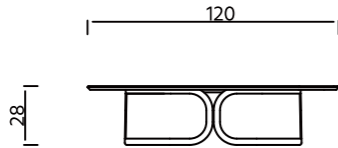

Colors & Materials

-  Potters' Clay
-  HUTSMALL
-  TONOSMALL
-  Flex-tex

Dimensions

ROCKING CHAIR
WIDTH **62 CM**
DEPTH **87 CM**
SEAT HEIGHT **45 CM**

COFFEE TABLE

The coffee table seria comes in five different sizes. The various heights and dimensions can flexibly adapt to a wide range of scenarios. The metal frame support structure of the coffee table can be enclosed with metal mesh or combined with woven straps, greatly satisfying personalized needs.

Colors & Materials

Dimensions

SIDE TABLE
 WIDTH **40 CM**
 DEPTH **40 CM**
 HEIGHT **41 CM**

SIDE TABLE
 WIDTH **50 CM**
 DEPTH **50 CM**
 HEIGHT **51 CM**

ACCENT TABLE
 WIDTH **70 CM**
 DEPTH **35 CM**
 HEIGHT **49 CM**

Dimensions

CENTRAL TABLE
WIDTH 80 CM
DEPTH 80 CM
HEIGHT 33 CM

COFFEE TABLE
WIDTH 120 CM
DEPTH 120 CM
HEIGHT 28 CM

MACAN COLLECTION

DINNING TABLE & CHAIR

Macan, the CB Design Lab of the outdoor dining serie, has also derived from this metaphor to extend the theme of the joy of flexibility. The pure and essential, almost archaic forms of the collection reflect a reverse era of pomp and pure aestheticism. The MACAN collection brings design back to its pure meaning, offering sustainability, comfort, and visual pleasure.

Colors & Materials

Dimensions

METAL DINNING CHAIR WITH ARMREST
 WIDTH **57 CM**
 DEPTH **60 CM**
 HEIGHT **83 CM**
 SEAT HEIGHT **48 CM**

METAL DINNING CHAIR WITHOUT ARMREST
 WIDTH **57 CM**
 DEPTH **60 CM**
 HEIGHT **83 CM**
 SEAT HEIGHT **48 CM**