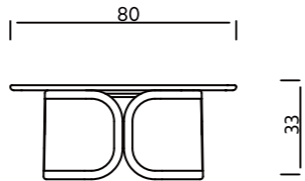

Colors & Materials

-  Potters' Clay
-  HUTSMALL
-  TONOSMALL
-  Flex-tex

Dimensions

ROCKING CHAIR
WIDTH **62 CM**
DEPTH **87 CM**
SEAT HEIGHT **45 CM**

COFFEE TABLE

The coffee table seria comes in five different sizes. The various heights and dimensions can flexibly adapt to a wide range of scenarios. The metal frame support structure of the coffee table can be enclosed with metal mesh or combined with woven straps, greatly satisfying personalized needs.

Colors & Materials

Dimensions

SIDE TABLE
 WIDTH **40 CM**
 DEPTH **40 CM**
 HEIGHT **41 CM**

SIDE TABLE
 WIDTH **50 CM**
 DEPTH **50 CM**
 HEIGHT **51 CM**

ACCENT TABLE
 WIDTH **70 CM**
 DEPTH **35 CM**
 HEIGHT **49 CM**

Dimensions

CENTRAL TABLE
WIDTH 80 CM
DEPTH 80 CM
HEIGHT 33 CM

COFFEE TABLE
WIDTH 120 CM
DEPTH 120 CM
HEIGHT 28 CM

MACAN COLLECTION

DINNING TABLE & CHAIR

Macan, the CB Design Lab of the outdoor dining serie, has also derived from this metaphor to extend the theme of the joy of flexibility. The pure and essential, almost archaic forms of the collection reflect a reverse era of pomp and pure aestheticism. The MACAN collection brings design back to its pure meaning, offering sustainability, comfort, and visual pleasure.

Colors & Materials

Dimensions

METAL DINNING CHAIR WITH ARMREST
 WIDTH **57 CM**
 DEPTH **60 CM**
 HEIGHT **83 CM**
 SEAT HEIGHT **48 CM**

METAL DINNING CHAIR WITHOUT ARMREST
 WIDTH **57 CM**
 DEPTH **60 CM**
 HEIGHT **83 CM**
 SEAT HEIGHT **48 CM**