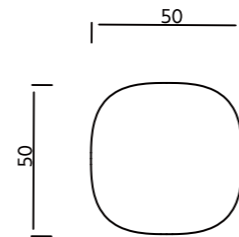

Colors & Materials

-  Potters' Clay
-  HUTSMALL
-  TONOSMALL
-  Flex-tex

Dimensions

ROCKING CHAIR
WIDTH **62 CM**
DEPTH **87 CM**
SEAT HEIGHT **45 CM**

COFFEE TABLE

The coffee table seria comes in five different sizes. The various heights and dimensions can flexibly adapt to a wide range of scenarios. The metal frame support structure of the coffee table can be enclosed with metal mesh or combined with woven straps, greatly satisfying personalized needs.

Colors & Materials

Dimensions

SIDE TABLE
 WIDTH **40 CM**
 DEPTH **40 CM**
 HEIGHT **41 CM**

SIDE TABLE
 WIDTH **50 CM**
 DEPTH **50 CM**
 HEIGHT **51 CM**

ACCENT TABLE
 WIDTH **70 CM**
 DEPTH **35 CM**
 HEIGHT **49 CM**

Dimensions

CENTRAL TABLE
WIDTH 80 CM
DEPTH 80 CM
HEIGHT 33 CM

COFFEE TABLE
WIDTH 120 CM
DEPTH 120 CM
HEIGHT 28 CM

MACAN COLLECTION

DINNING TABLE & CHAIR

Macan, the CB Design Lab of the outdoor dining serie, has also derived from this metaphor to extend the theme of the joy of flexibility. The pure and essential, almost archaic forms of the collection reflect a reverse era of pomp and pure aestheticism. The MACAN collection brings design back to its pure meaning, offering sustainability, comfort, and visual pleasure.

Colors & Materials

Dimensions

METAL DINNING CHAIR WITH ARMREST
 WIDTH **57 CM**
 DEPTH **60 CM**
 HEIGHT **83 CM**
 SEAT HEIGHT **48 CM**

METAL DINNING CHAIR WITHOUT ARMREST
 WIDTH **57 CM**
 DEPTH **60 CM**
 HEIGHT **83 CM**
 SEAT HEIGHT **48 CM**