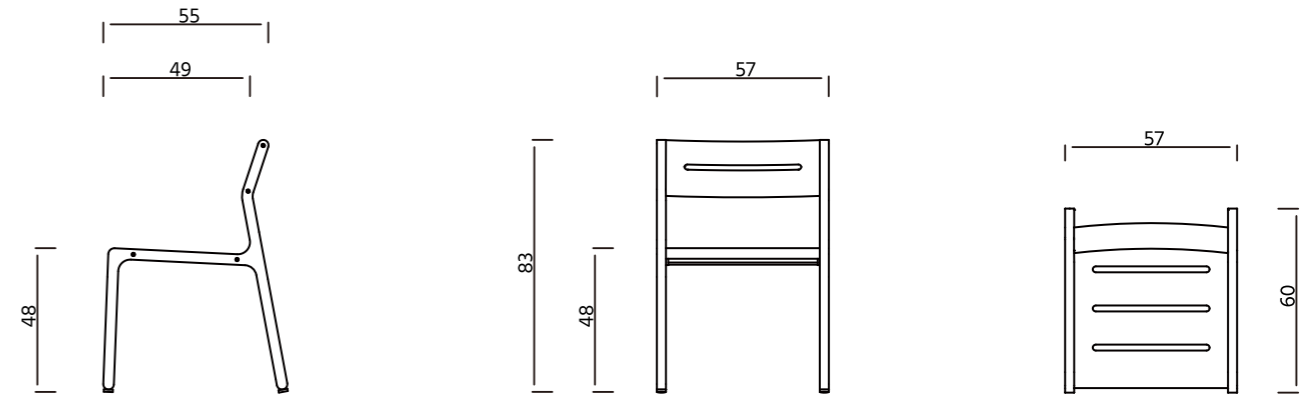

Dimensions

CENTRAL TABLE
WIDTH 80 CM
DEPTH 80 CM
HEIGHT 33 CM

COFFEE TABLE
WIDTH 120 CM
DEPTH 120 CM
HEIGHT 28 CM

MACAN COLLECTION

DINNING TABLE & CHAIR

Macan, the CB Design Lab of the outdoor dining serie, has also derived from this metaphor to extend the theme of the joy of flexibility. The pure and essential, almost archaic forms of the collection reflect a reverse era of pomp and pure aestheticism. The MACAN collection brings design back to its pure meaning, offering sustainability, comfort, and visual pleasure.

Colors & Materials

Dimensions

METAL DINNING CHAIR WITH ARMREST
 WIDTH **57 CM**
 DEPTH **60 CM**
 HEIGHT **83 CM**
 SEAT HEIGHT **48 CM**

METAL DINNING CHAIR WITHOUT ARMREST
 WIDTH **57 CM**
 DEPTH **60 CM**
 HEIGHT **83 CM**
 SEAT HEIGHT **48 CM**

Dimensions

METAL DINNING CHAIR WITH ARMREST
 WIDTH **57 CM**
 DEPTH **60 CM**
 HEIGHT **83 CM**
 SEAT HEIGHT **48 CM**

METAL DINNING CHAIR WITHOUT ARMREST
 WIDTH **57 CM**
 DEPTH **60 CM**
 HEIGHT **83 CM**
 SEAT HEIGHT **48 CM**

Dimensions

BISTRO TABLE
WIDTH **87 CM**
LENGTH **92 CM**
HEIGHT **77 CM**

Dimensions

DINING TABLE
WIDTH **93 CM**
LENGTH **180 CM**
HEIGHT **76 CM**

SYDE LAMPS

The SYDE outdoor lamp collection combines the elegance of oriental design with contemporary practicality. Inspired by traditional oriental lanterns, SYDE lamps feature fluid shapes and sinuous lines that evoke a sense of calm and harmony.