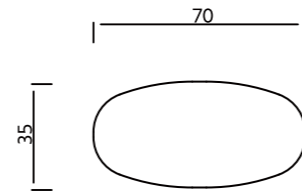

Colors & Materials

-  Potters' Clay
-  HUTSMALL
-  TONOSMALL
-  Flex-tex

Dimensions

ROCKING CHAIR
WIDTH **62 CM**
DEPTH **87 CM**
SEAT HEIGHT **45 CM**

COFFEE TABLE

The coffee table seria comes in five different sizes. The various heights and dimensions can flexibly adapt to a wide range of scenarios. The metal frame support structure of the coffee table can be enclosed with metal mesh or combined with woven straps, greatly satisfying personalized needs.

Colors & Materials

Dimensions

SIDE TABLE
 WIDTH **40 CM**
 DEPTH **40 CM**
 HEIGHT **41 CM**

SIDE TABLE
 WIDTH **50 CM**
 DEPTH **50 CM**
 HEIGHT **51 CM**

ACCENT TABLE
 WIDTH **70 CM**
 DEPTH **35 CM**
 HEIGHT **49 CM**

Dimensions

CENTRAL TABLE
WIDTH 80 CM
DEPTH 80 CM
HEIGHT 33 CM

COFFEE TABLE
WIDTH 120 CM
DEPTH 120 CM
HEIGHT 28 CM

MACAN COLLECTION

DINNING TABLE & CHAIR

Macan, the CB Design Lab of the outdoor dining serie, has also derived from this metaphor to extend the theme of the joy of flexibility. The pure and essential, almost archaic forms of the collection reflect a reverse era of pomp and pure aestheticism. The MACAN collection brings design back to its pure meaning, offering sustainability, comfort, and visual pleasure.

Colors & Materials

Dimensions

METAL DINNING CHAIR WITH ARMREST
 WIDTH **57 CM**
 DEPTH **60 CM**
 HEIGHT **83 CM**
 SEAT HEIGHT **48 CM**

METAL DINNING CHAIR WITHOUT ARMREST
 WIDTH **57 CM**
 DEPTH **60 CM**
 HEIGHT **83 CM**
 SEAT HEIGHT **48 CM**