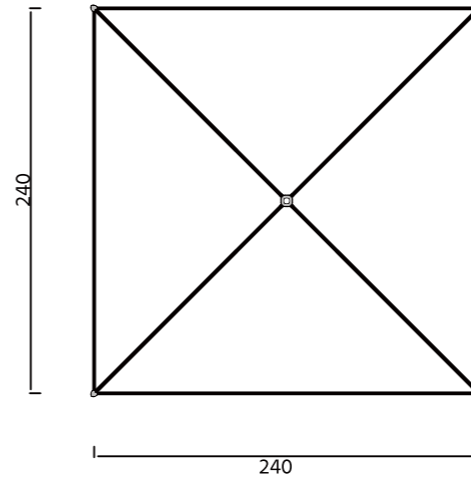

Colors & Materials

Whisper Pink

Mezzo Feather

Peach

Dimensions

CANTILEVER UMBRELLA
 WIDTH **360 CM**
 LENGTH **290 CM**
 HEIGHT **270 CM**

BASE
 WIDTH **90 CM**
 LENGTH **90 CM**
 HEIGHT **16 CM**

CENTRAL POLE UMBRELLA

Colors & Materials

Dimensions

CENTRAL POLE UMBRELLA
 WIDTH **240 CM**
 LENGTH **240 CM**
 HEIGHT **250 CM**
 HEIGHT UNDER SHED **210 CM**

BASE
 WIDTH **55 CM**
 LENGTH **55 CM**
 HEIGHT **30 CM**

PANIER

The lighting fixture innovatively uses woven ropes and fabrics, adding rich textures to the product. The replaceable fabrics offer users personalized options. The woven ropes can also be used to hang the light, effortlessly creating a comfortable and relaxed atmosphere.

Colors & Materials

Dimensions

SIDE TABLE
 WIDTH **40 CM**
 DEPTH **40 CM**
 HEIGHT **41 CM**

SIDE TABLE
 WIDTH **50 CM**
 DEPTH **50 CM**
 HEIGHT **51 CM**

ACCENT TABLE
 WIDTH **70 CM**
 DEPTH **35 CM**
 HEIGHT **49 CM**