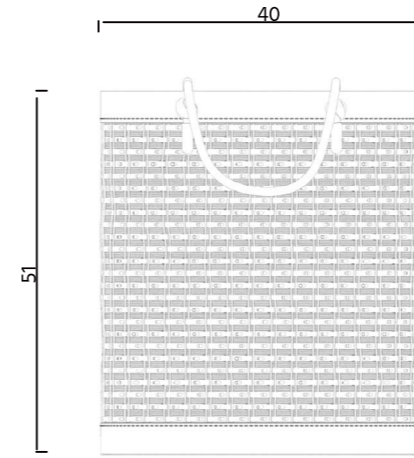

Colors & Materials

Cuoio

Terra

Dimensions

PANIER LARGE
 WIDTH 21 CM
 LENGTH 40 CM
 HEIGHT 51 CM

PANIER SMALL
 WIDTH 17 CM
 LENGTH 32 CM
 HEIGHT 32 CM

ROCKING CHAIR

The rocking chair shares the same design language of Beam sofa, the cushion and flexible texture of the chair offer users a exceptional level of comfort during their outdoor leisure time.

Colors & Materials

-  Potters' Clay
-  HUTSMALL
-  TONOSMALL
-  Flex-tex

Dimensions

ROCKING CHAIR
WIDTH **62 CM**
DEPTH **87 CM**
SEAT HEIGHT **45 CM**

COFFEE TABLE

The coffee table seria comes in five different sizes. The various heights and dimensions can flexibly adapt to a wide range of scenarios. The metal frame support structure of the coffee table can be enclosed with metal mesh or combined with woven straps, greatly satisfying personalized needs.

Colors & Materials

Dimensions

SIDE TABLE
 WIDTH **40 CM**
 DEPTH **40 CM**
 HEIGHT **41 CM**

SIDE TABLE
 WIDTH **50 CM**
 DEPTH **50 CM**
 HEIGHT **51 CM**

ACCENT TABLE
 WIDTH **70 CM**
 DEPTH **35 CM**
 HEIGHT **49 CM**