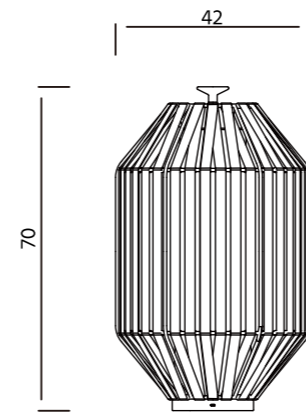

Dimensions

METAL DINNING CHAIR WITH ARMREST
 WIDTH **57 CM**
 DEPTH **60 CM**
 HEIGHT **83 CM**
 SEAT HEIGHT **48 CM**

METAL DINNING CHAIR WITHOUT ARMREST
 WIDTH **57 CM**
 DEPTH **60 CM**
 HEIGHT **83 CM**
 SEAT HEIGHT **48 CM**

Dimensions

BISTRO TABLE
WIDTH **87 CM**
LENGTH **92 CM**
HEIGHT **77 CM**

Dimensions

DINING TABLE
WIDTH **93 CM**
LENGTH **180 CM**
HEIGHT **76 CM**

SYDE LAMPS

The SYDE outdoor lamp collection combines the elegance of oriental design with contemporary practicality. Inspired by traditional oriental lanterns, SYDE lamps feature fluid shapes and sinuous lines that evoke a sense of calm and harmony.

The SYDE collection conveys a reference to the past, while integrating perfectly into modern environments, offering a connection between tradition and contemporaneity.

Colors & Materials

Dimensions

SYDE FLOOR LAMPS A
DIAMETER 56 CM
HEIGHT 50 CM

SYDE FLOOR LAMPS B
DIAMETER 42 CM
HEIGHT 70 CM