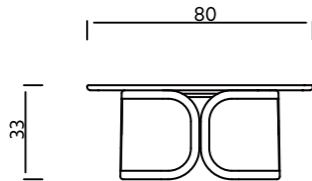

Colors & Materials

-  Potters' Clay
-  HUTSMALL
-  TONOSMALL
-  Flex-tex

Dimensions

ROCKING CHAIR
WIDTH **62 CM**
DEPTH **87 CM**
SEAT HEIGHT **45 CM**

COFFEE TABLE

The coffee table seria comes in five different sizes. The various heights and dimensions can flexibly adapt to a wide range of scenarios. The metal frame support structure of the coffee table can be enclosed with metal mesh or combined with woven straps, greatly satisfying personalized needs.

Colors & Materials

Dimensions

SIDE TABLE
 WIDTH **40 CM**
 DEPTH **40 CM**
 HEIGHT **41 CM**

SIDE TABLE
 WIDTH **50 CM**
 DEPTH **50 CM**
 HEIGHT **51 CM**

ACCENT TABLE
 WIDTH **70 CM**
 DEPTH **35 CM**
 HEIGHT **49 CM**

Dimensions

CENTRAL TABLE
WIDTH 80 CM
DEPTH 80 CM
HEIGHT 33 CM

COFFEE TABLE
WIDTH 120 CM
DEPTH 120 CM
HEIGHT 28 CM

MACAN COLLECTION

DINNING TABLE & CHAIR

Macan, the CB Design Lab of the outdoor dining serie, has also derived from this metaphor to extend the theme of the joy of flexibility. The pure and essential, almost archaic forms of the collection reflect a reverse era of pomp and pure aestheticism. The MACAN collection brings design back to its pure meaning, offering sustainability, comfort, and visual pleasure.

Colors & Materials

Dimensions

METAL DINNING CHAIR WITH ARMREST
 WIDTH **57 CM**
 DEPTH **60 CM**
 HEIGHT **83 CM**
 SEAT HEIGHT **48 CM**

METAL DINNING CHAIR WITHOUT ARMREST
 WIDTH **57 CM**
 DEPTH **60 CM**
 HEIGHT **83 CM**
 SEAT HEIGHT **48 CM**