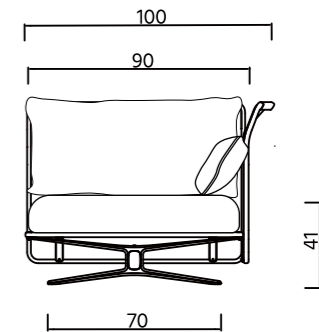

Colors & Materials

Potters' Clay HUTSMALL TONOSMALL Flex-tex HEAT MESH

Dimensions

SOFA
 WIDTH **180 CM**
 DEPTH **100 CM**
 HEIGHT **21 CM**
 SEAT HEIGHT **41 CM**
 SEAT DEPTH **88 CM**

Dimensions

SOFA: 3-SEAT SET
WIDTH 260 CM
DEPTH 100 CM
SEAT HEIGHT 41 CM

Dimensions

SOFA: CHAISE LOUNGE
WIDTH 190 CM
DEPTH 100 CM
SEAT HEIGHT 41 CM

CANTILEVER UMBRELLA

The Cantilever structure uses a universal spring pin lock, and the quick-release mechanism simplifies the installation process, making the maintenance and replacement of the canopy and parts quick and easy. This further extends the product's lifespan. The quick-release mechanism also allows users to quickly change the canopy according to their preferences and scenarios throughout the product's lifecycle. Pressing the pedal on the base effortlessly rotates the umbrella to adjust to changes and shifts in sunlight.

Colors & Materials

Whisper Pink

Mezzo Feather

Peach

Dimensions

CANTILEVER UMBRELLA
 WIDTH **360 CM**
 LENGTH **290 CM**
 HEIGHT **270 CM**

BASE
 WIDTH **90 CM**
 LENGTH **90 CM**
 HEIGHT **16 CM**

CENTRAL POLE UMBRELLA

Colors & Materials

Dimensions

SIDE TABLE
 WIDTH **40 CM**
 DEPTH **40 CM**
 HEIGHT **41 CM**

SIDE TABLE
 WIDTH **50 CM**
 DEPTH **50 CM**
 HEIGHT **51 CM**

ACCENT TABLE
 WIDTH **70 CM**
 DEPTH **35 CM**
 HEIGHT **49 CM**