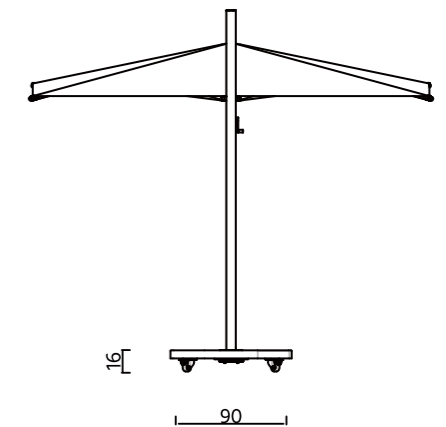

Dimensions

SOFA: CHAISE LOUNGE
WIDTH 190 CM
DEPTH 100 CM
SEAT HEIGHT 41 CM

CANTILEVER UMBRELLA

The Cantilever structure uses a universal spring pin lock, and the quick-release mechanism simplifies the installation process, making the maintenance and replacement of the canopy and parts quick and easy. This further extends the product's lifespan. The quick-release mechanism also allows users to quickly change the canopy according to their preferences and scenarios throughout the product's lifecycle. Pressing the pedal on the base effortlessly rotates the umbrella to adjust to changes and shifts in sunlight.

Colors & Materials

Whisper Pink

Mezzo Feather

Peach

Dimensions

CANTILEVER UMBRELLA
 WIDTH **360 CM**
 LENGTH **290 CM**
 HEIGHT **270 CM**

BASE
 WIDTH **90 CM**
 LENGTH **90 CM**
 HEIGHT **16 CM**

CENTRAL POLE UMBRELLA

Colors & Materials

Dimensions

CENTRAL POLE UMBRELLA
 WIDTH **240 CM**
 LENGTH **240 CM**
 HEIGHT **250 CM**
 HEIGHT UNDER SHED **210 CM**

BASE
 WIDTH **55 CM**
 LENGTH **55 CM**
 HEIGHT **30 CM**

PANIER

The lighting fixture innovatively uses woven ropes and fabrics, adding rich textures to the product. The replaceable fabrics offer users personalized options. The woven ropes can also be used to hang the light, effortlessly creating a comfortable and relaxed atmosphere.

Colors & Materials

-  Potters' Clay
-  HUTSMALL
-  TONOSMALL
-  Flex-tex

Dimensions

ROCKING CHAIR
WIDTH **62 CM**
DEPTH **87 CM**
SEAT HEIGHT **45 CM**

COFFEE TABLE

The coffee table seria comes in five different sizes. The various heights and dimensions can flexibly adapt to a wide range of scenarios. The metal frame support structure of the coffee table can be enclosed with metal mesh or combined with woven straps, greatly satisfying personalized needs.