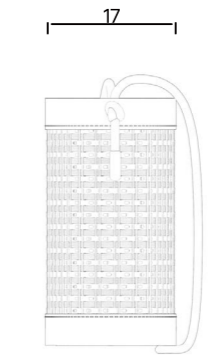

Colors & Materials

Dimensions

CENTRAL POLE UMBRELLA
 WIDTH **240 CM**
 LENGTH **240 CM**
 HEIGHT **250 CM**
 HEIGHT UNDER SHED **210 CM**

BASE
 WIDTH **55 CM**
 LENGTH **55 CM**
 HEIGHT **30 CM**

PANIER

The lighting fixture innovatively uses woven ropes and fabrics, adding rich textures to the product. The replaceable fabrics offer users personalized options. The woven ropes can also be used to hang the light, effortlessly creating a comfortable and relaxed atmosphere.

Colors & Materials

Cuoio

Terra

Dimensions

PANIER LARGE
 WIDTH 21 CM
 LENGTH 40 CM
 HEIGHT 51 CM

PANIER SMALL
 WIDTH 17 CM
 LENGTH 32 CM
 HEIGHT 32 CM

ROCKING CHAIR

The rocking chair shares the same design language of Beam sofa, the cushion and flexible texture of the chair offer users a exceptional level of comfort during their outdoor leisure time.

Colors & Materials

-  Potters' Clay
-  HUTSMALL
-  TONOSMALL
-  Flex-tex

Dimensions

ROCKING CHAIR
WIDTH **62 CM**
DEPTH **87 CM**
SEAT HEIGHT **45 CM**

COFFEE TABLE

The coffee table seria comes in five different sizes. The various heights and dimensions can flexibly adapt to a wide range of scenarios. The metal frame support structure of the coffee table can be enclosed with metal mesh or combined with woven straps, greatly satisfying personalized needs.

Colors & Materials

Dimensions

SIDE TABLE
 WIDTH **40 CM**
 DEPTH **40 CM**
 HEIGHT **41 CM**

SIDE TABLE
 WIDTH **50 CM**
 DEPTH **50 CM**
 HEIGHT **51 CM**

ACCENT TABLE
 WIDTH **70 CM**
 DEPTH **35 CM**
 HEIGHT **49 CM**